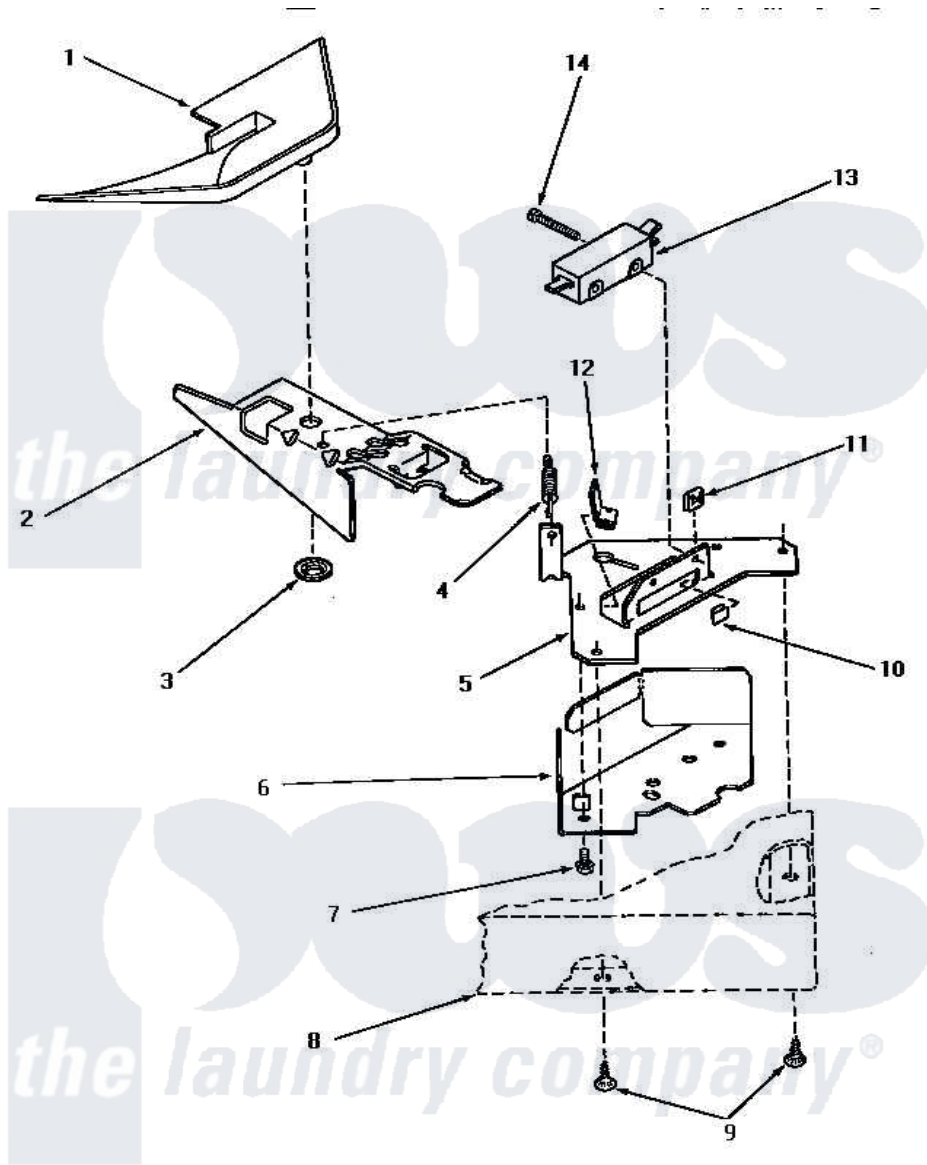

Amana NA2510 10 - LOADING DOOR SWITCH & BRACKET ASSY

LOADING DOOR SWITCH AND BRACKET ASSEMBLY

Amana [Residential Amana NA2510 Washer Parts](#) Parts Diagram 10 - LOADING DOOR SWITCH & BRACKET ASSY
 Click on the part number to view part

Item	Original Part Number	Replaced By	Status	Part Description
1	29042		Not Available	SHIELD,LID SWITCH
2	27602			Lever, Out-Of-Bal Switch
3	29043			Nut, Push
4	27603			Spring, Switch Lever
5	27250		Not Available	BRACKET,OUT-OF-BAL SWI
6	33086		Not Available	ENCLOSURE,LID SWITCH
7	23222	3177991		Screw
8	Y00000000		Not Available	SEE NOTE CABINET TOP
9	28193			Screw, 8-1/2 Tapping W/
10	27610			Clip, U
11	27248		Not Available	NUT,SPEED U-TYPE
12	Y27837			Clip, Speed-"U" Type
13	27249		Not Available	SWITCH
14	Q6516		Not Available	SCREW,6-32 X 1 ROUND H