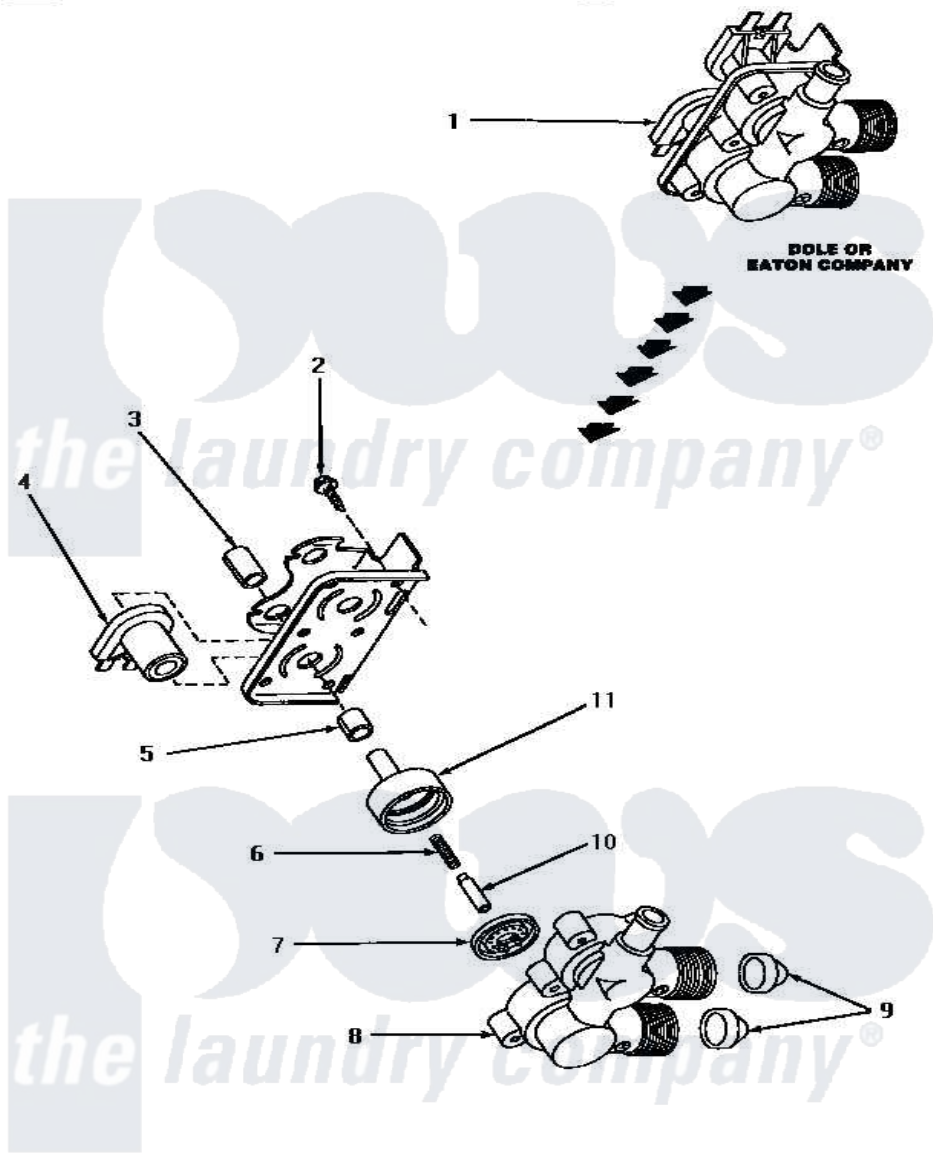

Amana NA2510 11 - MIXING VALVE ASSY

**MIXING VALVE ASSEMBLY
(Dole or Eaton Company)**

Amana [Residential Amana NA2510 Washer Parts](#) Parts Diagram 11 - MIXING VALVE ASSY
[Click on the part number to view part](#)

Item	Original Part Number	Replaced By	Status	Part Description
1	27156	33930		Valve, Mixing
2	25817C		Not Available	SCREW
3	24128		Not Available	SLEEVE, LONG
4	24126	33930		Valve, Mixing
5	24129		Not Available	SLEEVE, SHORT
6	24131		Not Available	SPRING
7	24134		Not Available	DIAPHRAGM
8	Y24159	33930		Valve, Mixing
9	24122	22002960		Strainer, Washer Inlet
10	24132		Not Available	ARMATURE
11	24130			Guide, Armature