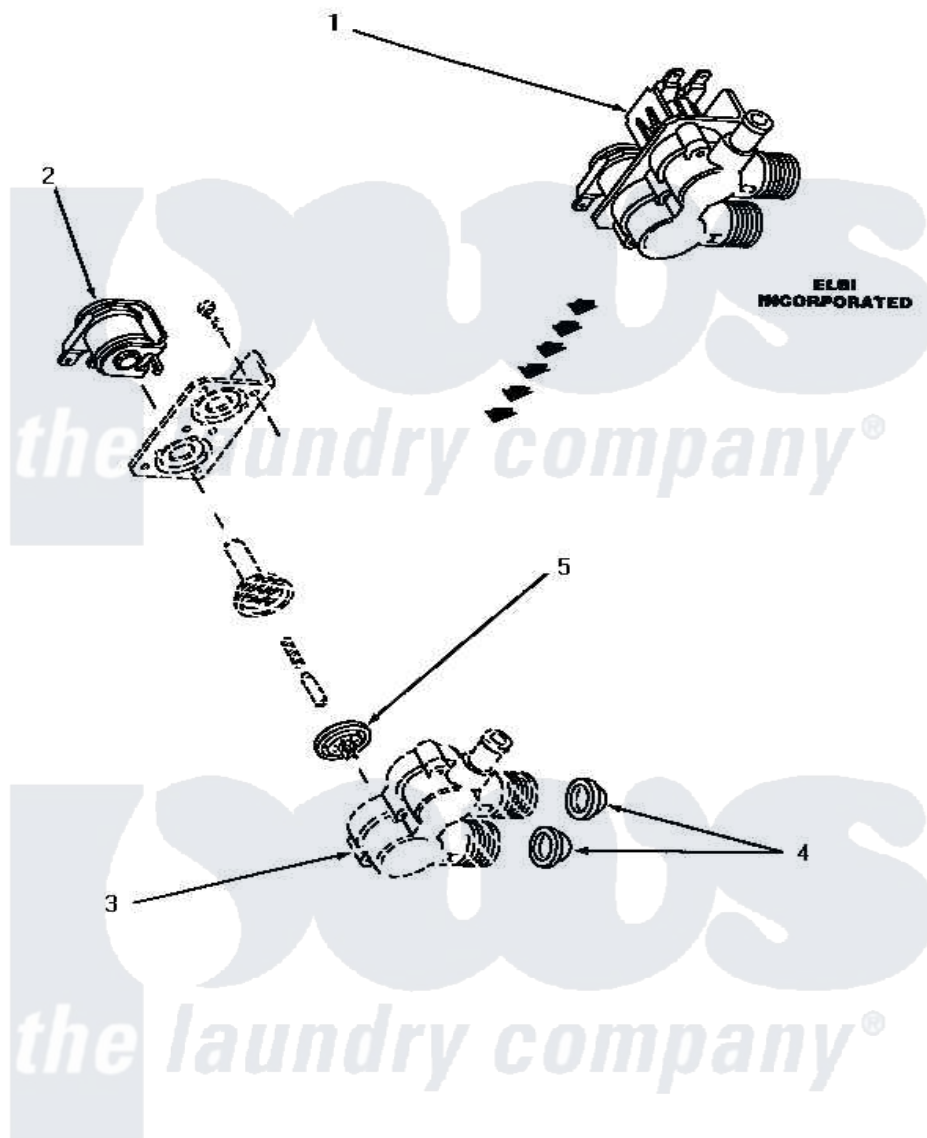

Amana NA2510 12 - MIXING VALVE ASSY

MIXING VALVE ASSEMBLY (Elbi Incorporated)

Amana [Residential Amana NA2510 Washer Parts](#) Parts Diagram 12 - MIXING VALVE ASSY
 Click on the part number to view part

Item	Original Part Number	Replaced By	Status	Part Description
1	27156	33930		Valve, Mixing
2	33084		Not Available	SOLENOID,MIXING VALVE
3	Y00000000		Not Available	SEE NOTE VALVE BODY -- (RED)
4	24122	22002960		Strainer, Washer Inlet
5	33079		Not Available	DIAPHRAM,MIXING VALVE-