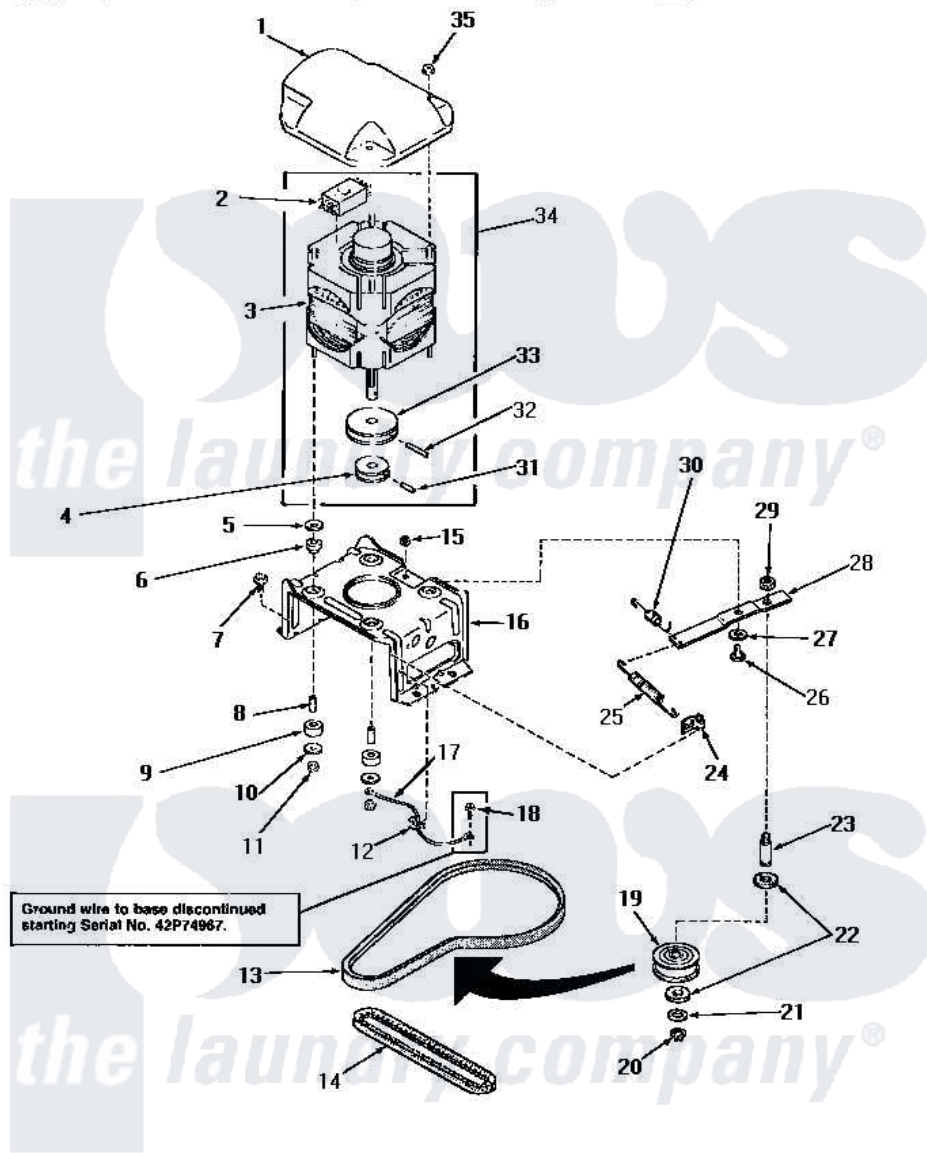

Amana NA2510 13 - MOTOR, MTG BRACKET, BELTS & IDLER ASSY

MOTOR, MOUNTING BRACKET, BELTS AND IDLER ASSEMBLY

Amana [Residential Amana NA2510 Washer Parts](#) Parts Diagram 13 - MOTOR, MTG BRACKET, BELTS & IDLER ASSY
 Click on the part number to view part

Item	Original Part Number	Replaced By	Status	Part Description
1	27136			Shield, Motor
2	30897A	30897AP		Switch- MO
"	24140		Not Available	SWITCH,MOTOR
3	30897	27179P		Motor-Drve
4	Y27104		Not Available	PULLEY,MOTOR
5	03888		Not Available	WASHER
6	01952A			Mounting, Rubber
7	Y31645	27001200		Screw
8	27181		Not Available	SPACER,MOTOR
9	01953		Not Available	WASHER,LOWER MOTOR MOU
10	03888		Not Available	WASHER
11	23604			Nut, Hex 10-32 Lock
12	Y00161	B5733302		Clip, Ground
13	28808			Belt, Agitate And Spin
14	27155			Belt, Pump
15	52566	27001225		Nut, Jam Mid Lock 1/4-20

16	28791		Bracket, Motor Mount
17	Y00000000	Not Available	SEE NOTE GROUND WIRE, GREEN
18	26592	Not Available	HEX HEAD SCREW
19	28800	Not Available	WHEEL, IDLER
20	23748		Ring, Retaining
21	52549		Washer, 501 ID X3/4 Odx
22	Y29443		Washer, Felt
23	28802		Shaft, Idler
24	28849		Clip, Spring
25	28807	37366	Spring, Idler
26	27229	40038901	Screw, 1/4-20
27	81392	40054701	Washer
28	31054	40041002	Lever, Idler
29	28803	2221070	Clamp, Nylon
30	30620	Not Available	SPRING, IDLER LEVER HEL
31	10416		Pin, Roll
32	23750		Pin, Roll
33	27171	Not Available	PULLEY, MOTOR
34	27658	27179P	Motor-Drive
35	27201		Locknut
NI	20605	Not Available	LUBE, HI TEMPERATURE-56
"	258P3	Not Available	KIT, CAPACITOR