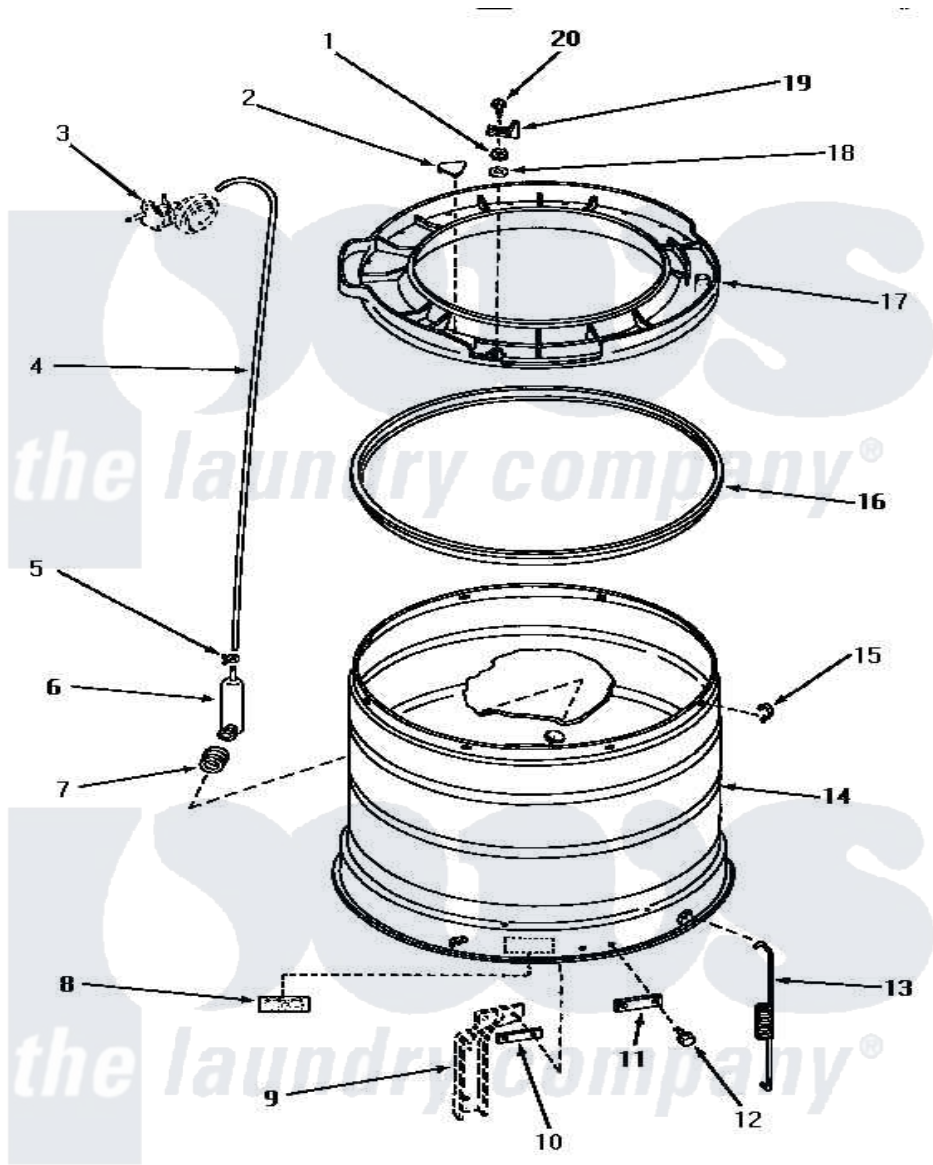

# Amana NA2510 14 - OUTER TUB, COVER & PRESSURE HOSE

## OUTER TUB, COVER AND PRESSURE HOSE

Amana [Residential Amana NA2510 Washer Parts](#) Parts Diagram 14 - OUTER TUB, COVER & PRESSURE HOSE  
 Click on the part number to view part

Item	Original Part Number	Replaced By	Status	Part Description
1	<a href="#">03815</a>			Lockwasher, No.10 Ext Shk
2	29901		Not Available	PLUG,SNAP-IN-OUTER TUB
3	Y00000000		Not Available	SEE NOTE PRESSURE SWITCH
4	29213	<a href="#">39125</a>		Tubing 31
5	Y22294	<a href="#">596669</a>		Clamp, Manifold
6	30243	<a href="#">40008501</a>		Assembly, Pressure Bulb
7	29175	<a href="#">40037801</a>		Grommet
8	Y27195		Not Available	STICKER
9	Y00000000		Not Available	SEE NOTE SUPPORT LEG
10	<a href="#">27927</a>			Plate, Leg .032
11	<a href="#">27926</a>			Plate, Leg .063
12	27205	<a href="#">40128701</a>		Screw, 5/16-18 X .50
13	<a href="#">27239</a>			Spring, Leg
14	30509		Not Available	OUTER TUB
15	Y27017		Not Available	CLIP,SPRING
16	<a href="#">27184</a>			Gasket, Tub Cover

17	31141	<a href="#">31153</a>	Cover Outer Tub
18	23425	Not Available	WASHER,7/32IDX7/16ODX.
19	<a href="#">27247</a>		Trigger, Out-Of-Bal Swi
20	27523	Not Available	SCREW