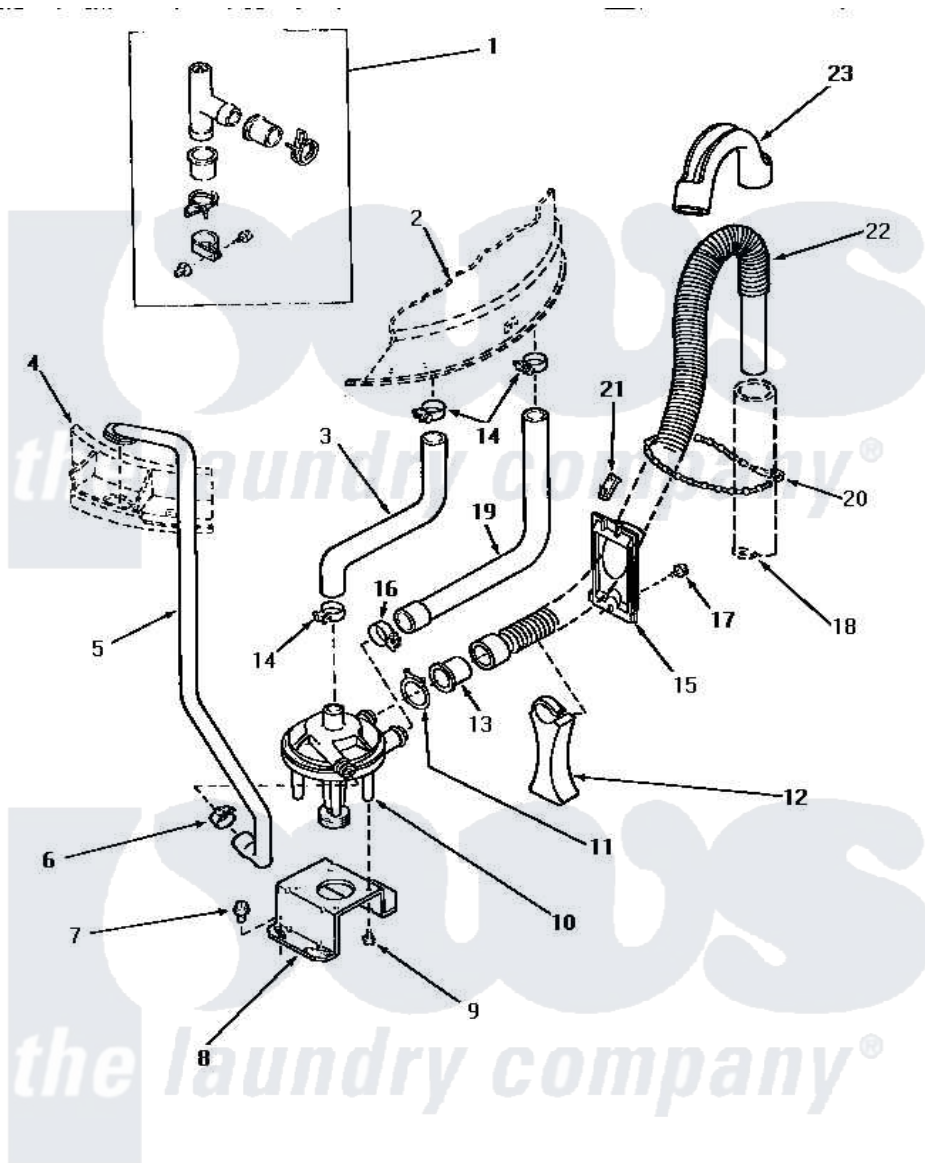

Amana NA2510 16 - PUMP ASSY/BRKT/HOSES & SIPHON BREAK KIT

PUMP ASSEMBLY, BRACKET, HOSES AND SIPHON BREAK KIT

Amana [Residential Amana NA2510 Washer Parts](#) Parts Diagram 16 - PUMP ASSY/BRKT/HOSES & SIPHON BREAK KIT

[Click on the part number to view part](#)

Item	Original Part Number	Replaced By	Status	Part Description
1	386P3	76660		Break-Sphn
2	Y00000000		Not Available	SEE NOTE OUTER TUB
3	27159		Not Available	HOSE,TUB TO PUMP
4	Y00000000		Not Available	SEE NOTE OUTER TUB COVER
5	27232		Not Available	HOSE
6	27644	285655		Clamp, Hose
7	Y31645	27001200		Screw
8	27105			Bracket, Pump Mounting
9	31098			Screw, 10-10 5/8 Unslot
10	31969			Assembly, Pump NA
11	29172		Not Available	CLAMP,HOSE
12	29284			Stand, Hose
13	29143		Not Available	HOSE,ADAPTER
14	32616		Not Available	(CLAMP HOSE)
15	29131		Not Available	RETAINER,DIRECTIONAL

16	27153	285655	Clamp, Hose
17	30676	27001200	Screw
18	Y00000000		Not Available SEE NOTE STANDPIPE
19	27160		Not Available HOSE, TUB TO PUMP-DRAIN
20	33489	8539404	Tie-Wire
21	29936		Not Available HOSE RETAINER CLIP
22	29142	39952	Hose- Drai
23	29144	22003814	Retainer, Drain Hose
NI	406P3	451P3	Kit Drain Extension