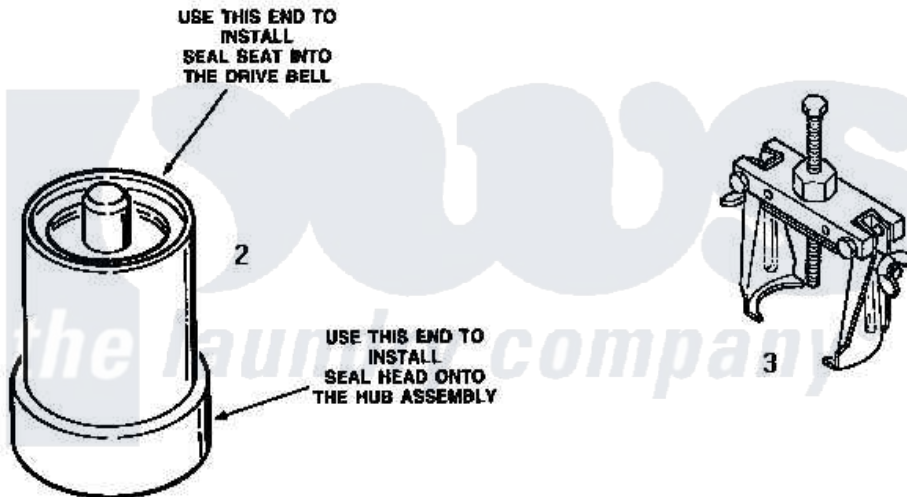

Amana NA2510 18 - SPECIAL TOOLS

the laundry company[®]

Amana [Residential Amana NA2510 Washer Parts](#) Parts Diagram 18 - SPECIAL TOOLS
Click on the part number to view part

Item	Original Part Number	Replaced By	Status	Part Description
1	254P4P			Agitator Hooks
2	255P4		Not Available	TOOL,SEAL INSTALLING
3	253P4	294P4		Bell Tool