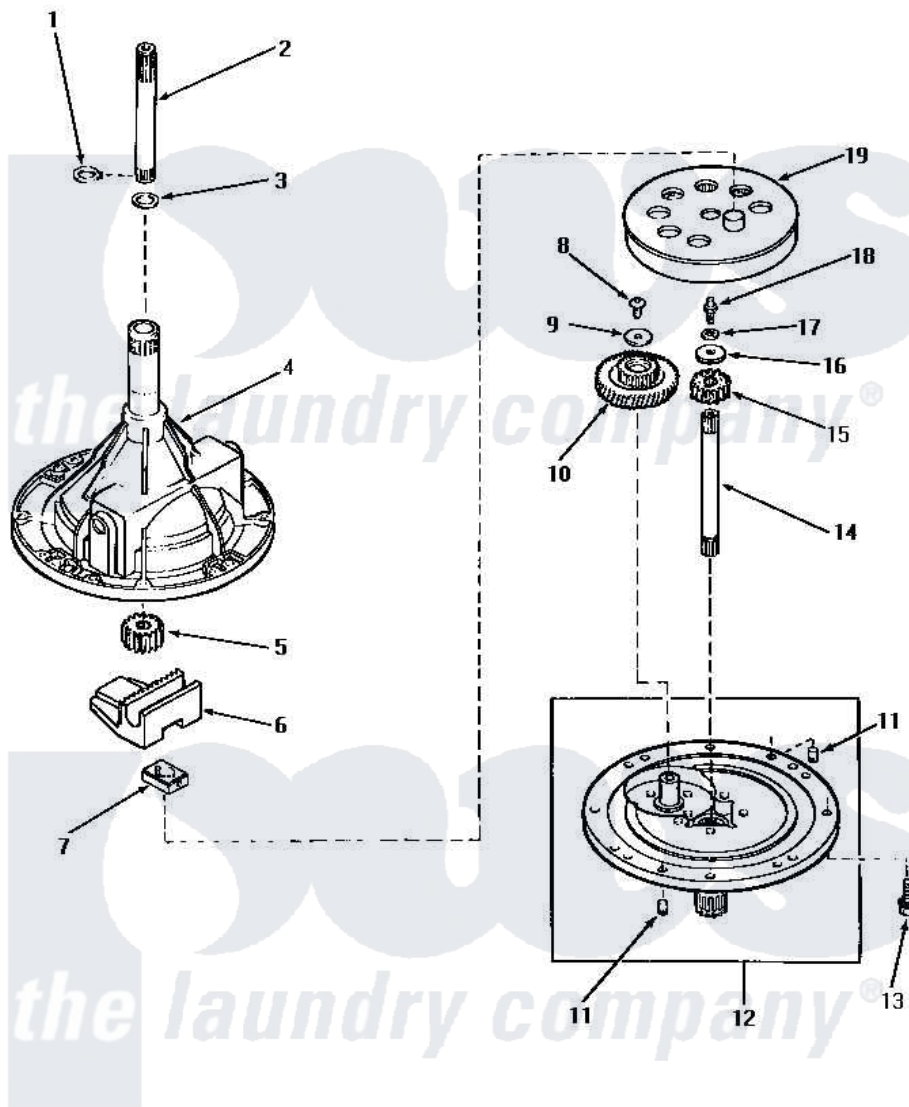

Amana NA3310 02 - 33227 TRANSMISSION ASSY COMPONENTS

COMPONENTS FOR 33227 TRANSMISSION ASSEMBLY

Amana [Residential Amana NA3310 Washer Parts](#) Parts Diagram 02 - 33227 TRANSMISSION ASSY COMPONENTS

[Click on the part number to view part](#)

Item	Original Part Number	Replaced By	Status	Part Description
1	27197			Ring, Retaining
2	29134	Y36570		Shaft, Output
3	20212	35092		Washer, 3628id X 1.00 X .056
4	33223		Not Available	ASSY, TRANSMISSION CASE
5	27003			Pinion, Agitator
6	Y31526			Rack
7	26493			Slide
8	29273			Screw, 1/4-20 X 3/8
9	29260		Not Available	WASHER
10	29161			Gear, Reduction
11	27172			Pin, Dowel
12	33214		Not Available	TRANSMISSION COVER ASSEMBLY
13	32814		Not Available	SCREW, 1/4-20X7/8 SERRA
14	27081	27081P		Shaft Input Package
15	Y29160			Pinion, Drive
16	26509	40041501		Washer

17	21456		Lockwasher, 1/4 Intshkp
18	27030	Not Available	SCREW, 1/4-20 SPECIAL
19	26577		Assembly, Gear And Stud
NI	27243P		Oil, CW Transmission F-
"	28434P	Not Available	LOCTITE