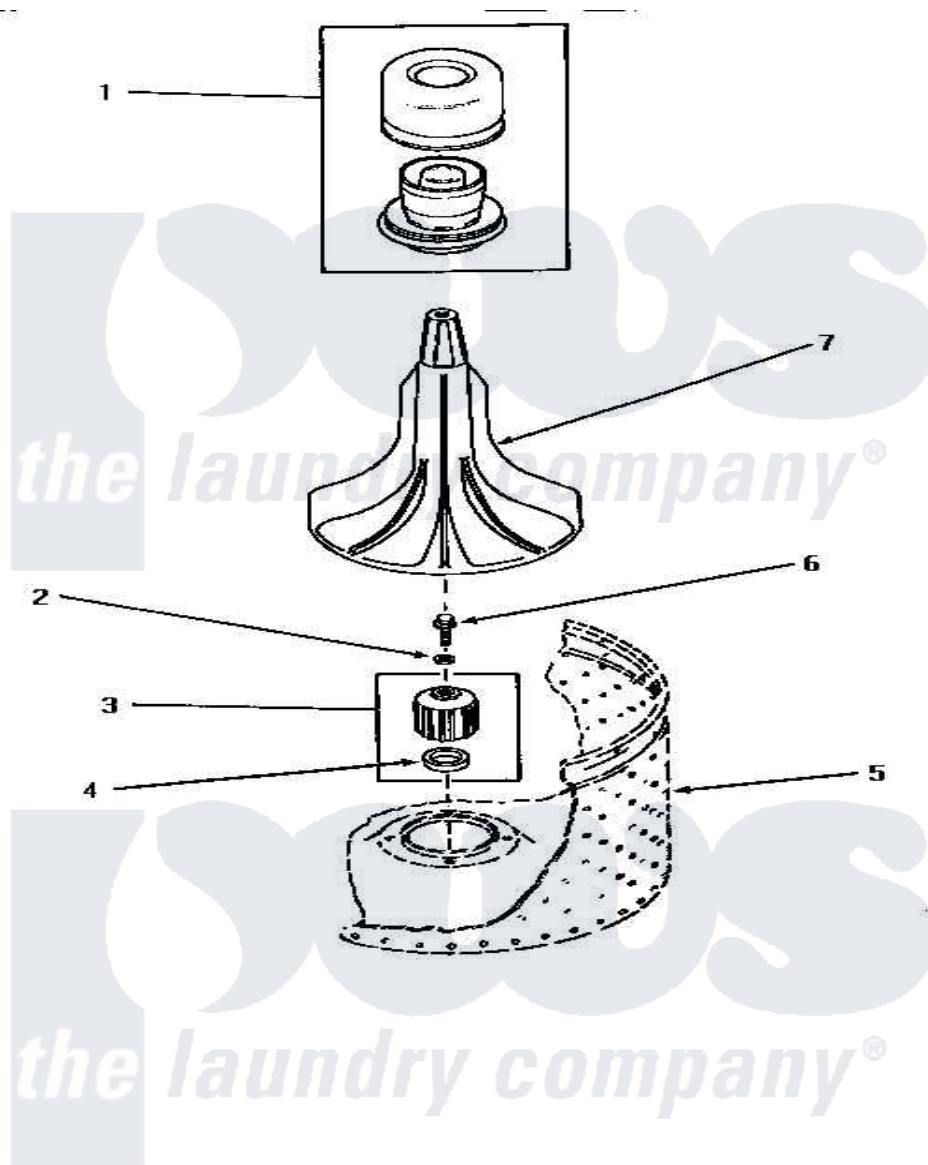

Amana NA3310 03 - AGITATOR, DRIVE BELL & SEAL KIT

AGITATOR, DRIVE BELL AND SEAL KIT

Amana [Residential Amana NA3310 Washer Parts](#) Parts Diagram 03 - AGITATOR, DRIVE BELL & SEAL KIT
 Click on the part number to view part

Item	Original Part Number	Replaced By	Status	Part Description
1	30857	33510		Assembly, Dispenser-Fabric
2	30853		Not Available	SEAL
3	30071P	R9900189		Kit, Drive Bell And Seal
4	Y00000000		Not Available	SEE NOTE SEAL SEAT
5	Y00000000		Not Available	SEE NOTE WASHTUB
6	30852			Screw, No.8-1/4 X 20 X 3/
7	30855	40000501W		Agitator, Flex Vane
NI	442P3	R9900189		Kit, Drive Bell And Seal