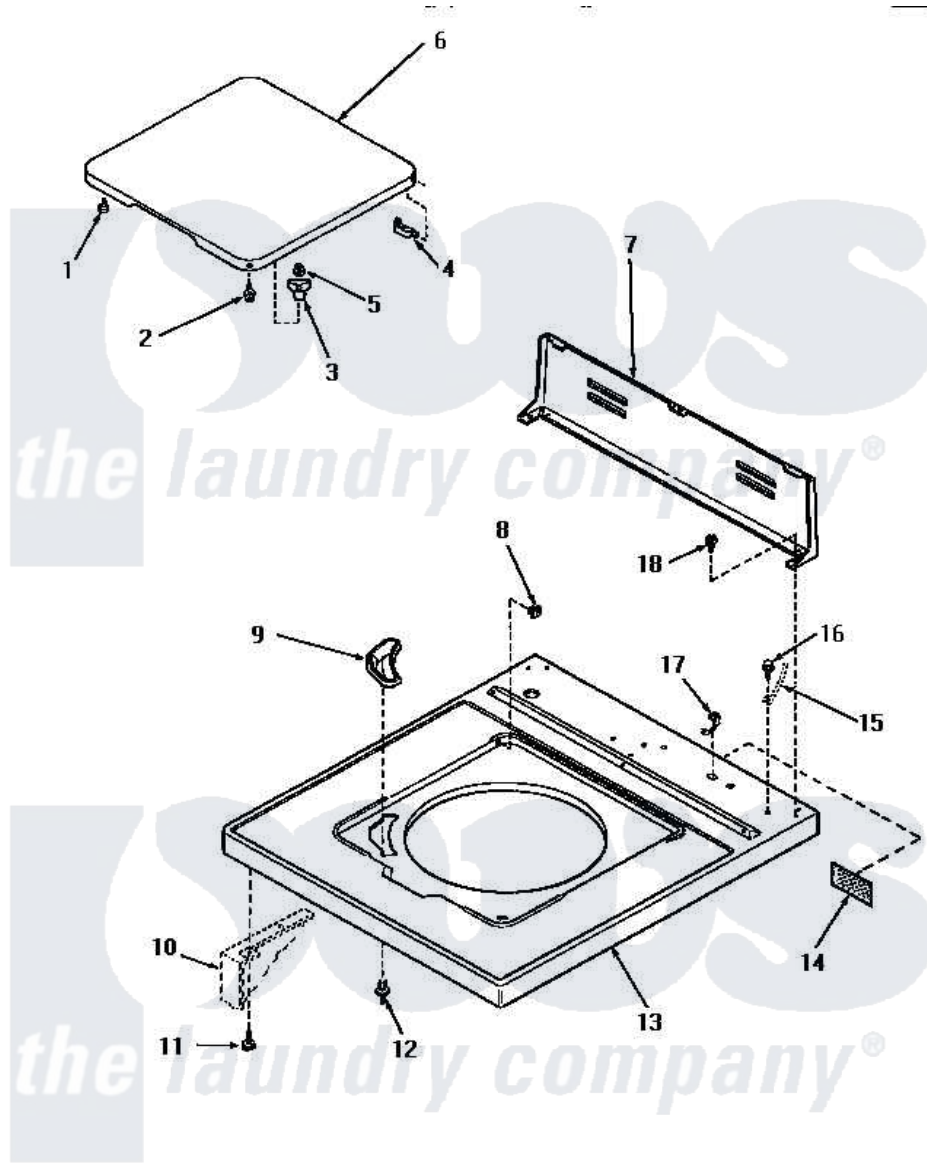

# Amana NA3310 05 - CAB TOP/LOADING DR & CTRL HOOD REAR PAN

## CABINET TOP, LOADING DOOR AND CONTROL HOOD REAR PANEL

Amana Residential Amana NA3310 Washer Parts Parts Diagram 05 - CAB TOP/LOADING DR & CTRL HOOD REAR PAN

[Click on the part number to view part](#)

Item	Original Part Number	Replaced By	Status	Part Description
1	32507	<a href="#">40038001</a>		Bumper
2	27203		Not Available	ASSY,SCREW & WASHER
3	<a href="#">27149</a>			Catch, Lid Switch
4	27626		Not Available	HINGE,HIDDEN
5	<a href="#">21752</a>			Nut, 8-32 Hex Brilock
6	31315W		Not Available	LOADING DOOR, WHITE
"	31315L		Not Available	LOADING DOOR, ALMOND
"	31315H		Not Available	LOADING DOOR, HARVEST GOLD
7	31230		Not Available	CONTROL HOOD REAR PANEL
8	<a href="#">27625</a>			Bushing
9	32786		Not Available	BLEACH DISPENSER
10	Y00000000		Not Available	SEE NOTE CABINET
11	Y31644	<a href="#">27001200</a>		Screw
12	<a href="#">56534</a>			Barrel, Support

13	32808L	<a href="#">32808LP</a>	Assembly Top And Carton	
"	32808H		Not Available	CABINET TOP, HARVEST GOLD
"	32808W	<a href="#">32808WP</a>	Assembly Top And Carton	
14	24903		Not Available	STICKER,DISCONNECT POW
15	Y00000000		Not Available	SEE NOTE GROUND WIRE, GREEN
16	<a href="#">52909</a>			Screw, 10B-16 X 1/2 HeX
17	21903	<a href="#">211881</a>		Grommet, Cord Part Not Used-Gas Models Only
18	23962	<a href="#">W10116760</a>		Screw