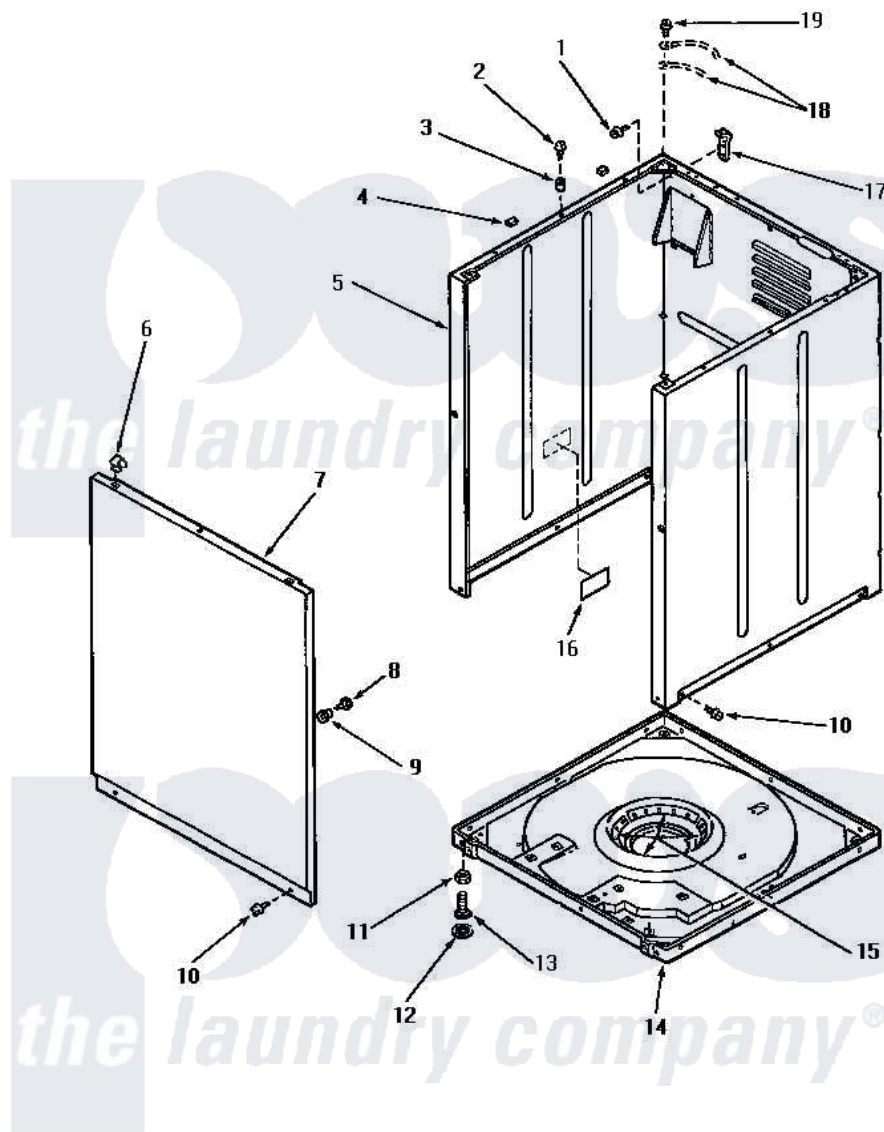

Amana NA3310 06 - FRONT PANEL, CABINET & BASE

FRONT PANEL, CABINET AND BASE

Amana Residential Amana NA3310 Washer Parts Parts Diagram 06 - FRONT PANEL, CABINET & BASE

[Click on the part number to view part](#)

Item	Original Part Number	Replaced By	Status	Part Description
1	51780	3390631		Screw, 10-16 X 3/8
2	56086	Y014874		Screw, Idler Arm And Sleeve
3	56079	505187		Locator, Panel
4	Y56128			Pad, Bumper
5	31669HP		Not Available	REPL BY 34475HP
"	31669WP	38612WP		Kit-Service
"	31669LP	38612LP		Kit Service Cabinet
6	28835	22001650		Fastener, Spring
7	32708H		Not Available	PANEL,FRONT
"	32708L	32708LP		Panel, Front
"	32708W	32708WP		Panel Front
8	32671	Y014874		Screw, Idler Arm And Sleeve
9	28102			Locator, Panel
10	27196	27001200		Screw
11	28199		Not Available	LOCKNUT
12	21749	40016001		Foot, Rubber

13	20409	22003428	Leg, Adjustable
14	31653P		Assembly, Base-Complete-G90
15	434P3	Not Available	KIT, SNUBBER PAD
16	33285	Not Available	TAPE, 1 INCH SQUARE, DBL
17	Y27103		Hinge, Hold-Down Lug
18	Y00000000	Not Available	SEE NOTE GROUND WIRES -- (GREEN)
19	56392	Not Available	SCREW, 8-18 X 3/8 TAPPI