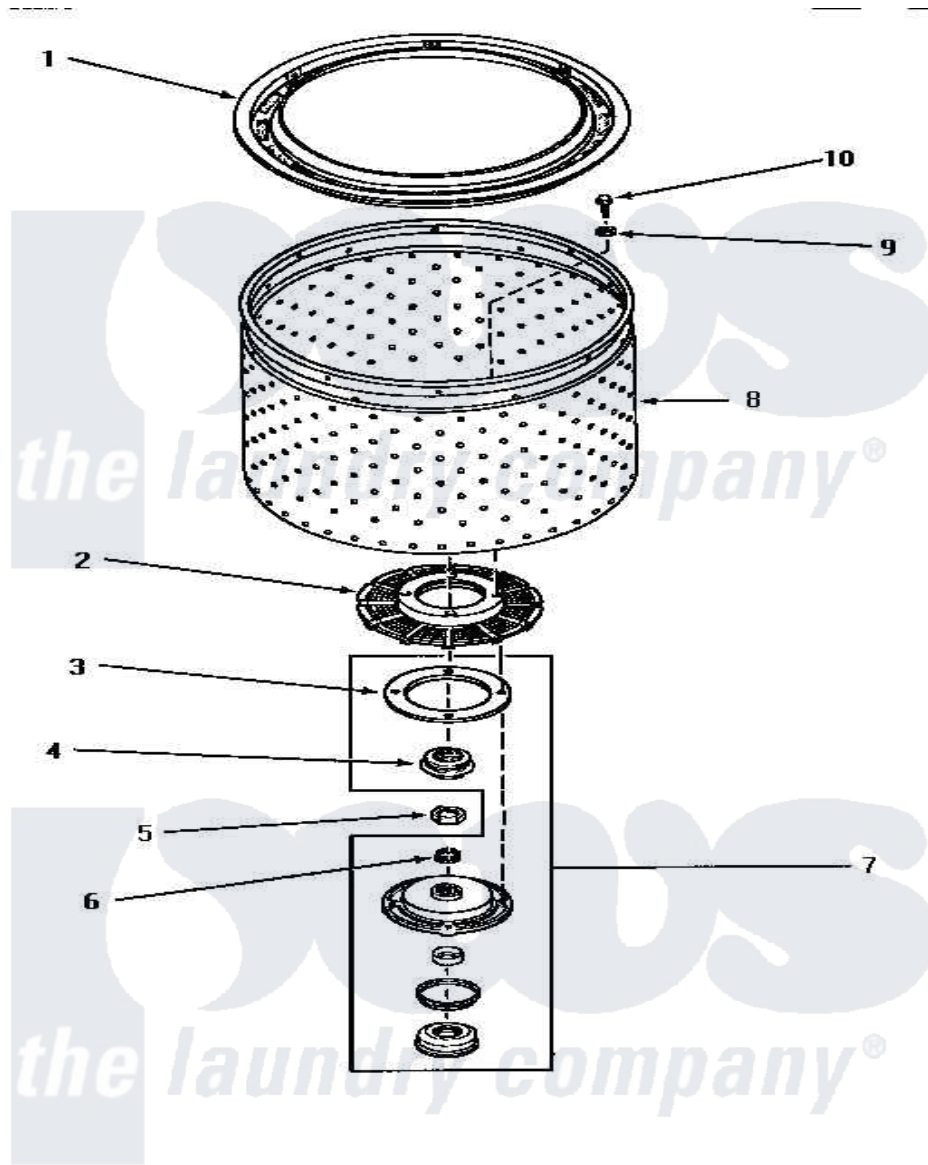

Amana NA3310 09 - LINT FILTER, WASHTUB & HUB

LINT FILTER, WASHTUB AND HUB

Amana Residential Amana NA3310 Washer Parts Parts Diagram 09 - LINT FILTER, WASHTUB & HUB
 Click on the part number to view part

Item	Original Part Number	Replaced By	Status	Part Description
1	30944	33521		Filter Lin/Clothes Guard
2	32998	39371		Filter Lin
3	27125	39122		Gasket, Washtub
4	Y00000000		Not Available	SEE NOTE SEAL HEAD -- (INCLUDED WITH 442P3 KIT)
5	Y29220	40016301		Nut, Lock
6	29728	40008301		Insert, Spline
7	495P3	R9900552		Hub And Seal
8	28138		Not Available	WASHTUB, STAINLESS STEEL
"	29074	39252P		Wash Tub
"	33295	39252P		Wash Tub
"	33245			Washtub, Stainless Steel
9	28094			Gasket
10	27202	W10116787		Screw