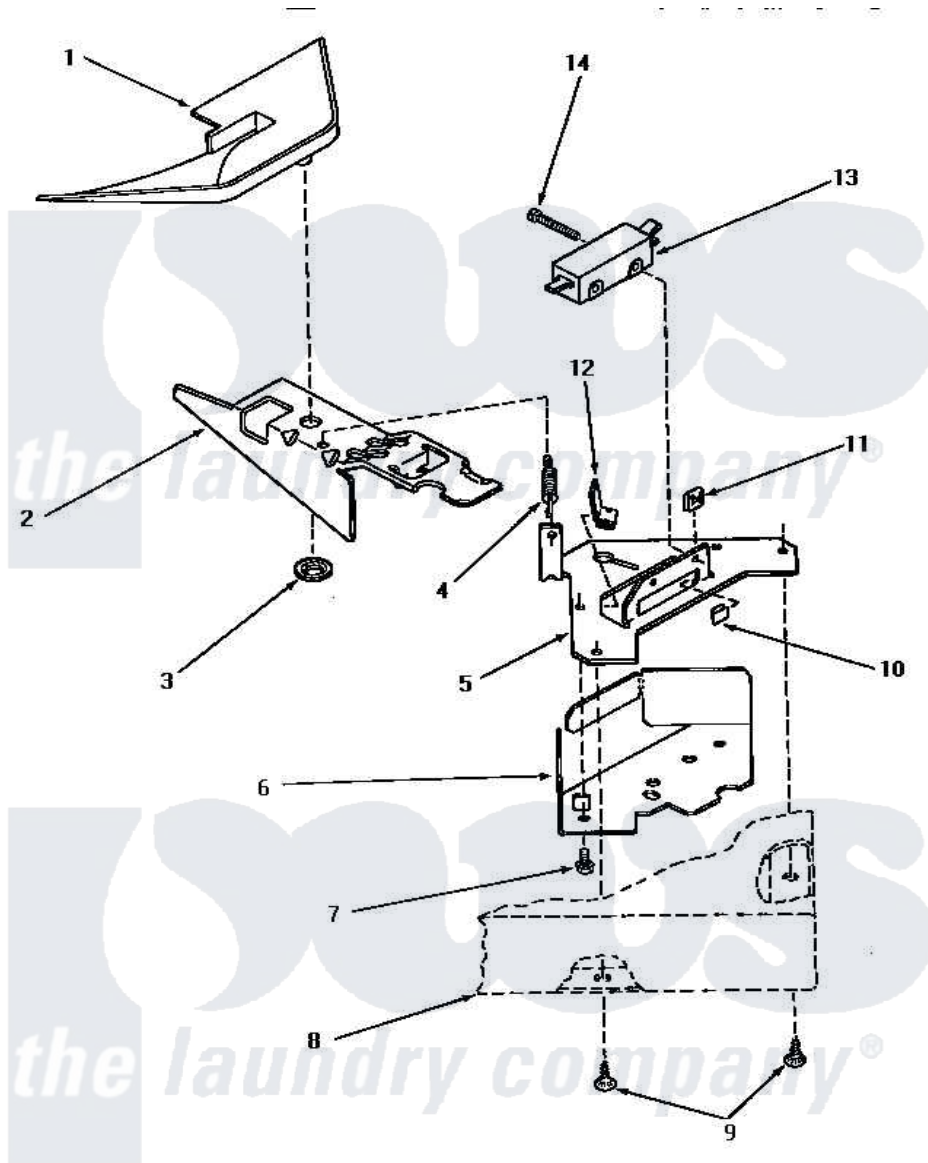

Amana NA3310 10 - LOADING DOOR SWITCH & BRACKET ASSY

LOADING DOOR SWITCH AND BRACKET ASSEMBLY

Amana [Residential Amana NA3310 Washer Parts](#) Parts Diagram 10 - LOADING DOOR SWITCH & BRACKET ASSY
 Click on the part number to view part

Item	Original Part Number	Replaced By	Status	Part Description
1	29042		Not Available	SHIELD,LID SWITCH
2	27602			Lever, Out-Of-Bal Switch
3	29043			Nut, Push
4	27603			Spring, Switch Lever
5	27250		Not Available	BRACKET,OUT-OF-BAL SWI
6	33086		Not Available	ENCLOSURE,LID SWITCH
7	23222	3177991		Screw
8	Y00000000		Not Available	SEE NOTE CABINET TOP
9	28193			Screw, 8-1/2 Tapping W/
10	27610			Clip, U
11	27248		Not Available	NUT,SPEED U-TYPE
12	Y27837			Clip, Speed-"U" Type
13	27249		Not Available	SWITCH
14	Q6516		Not Available	SCREW,6-32 X 1 ROUND H