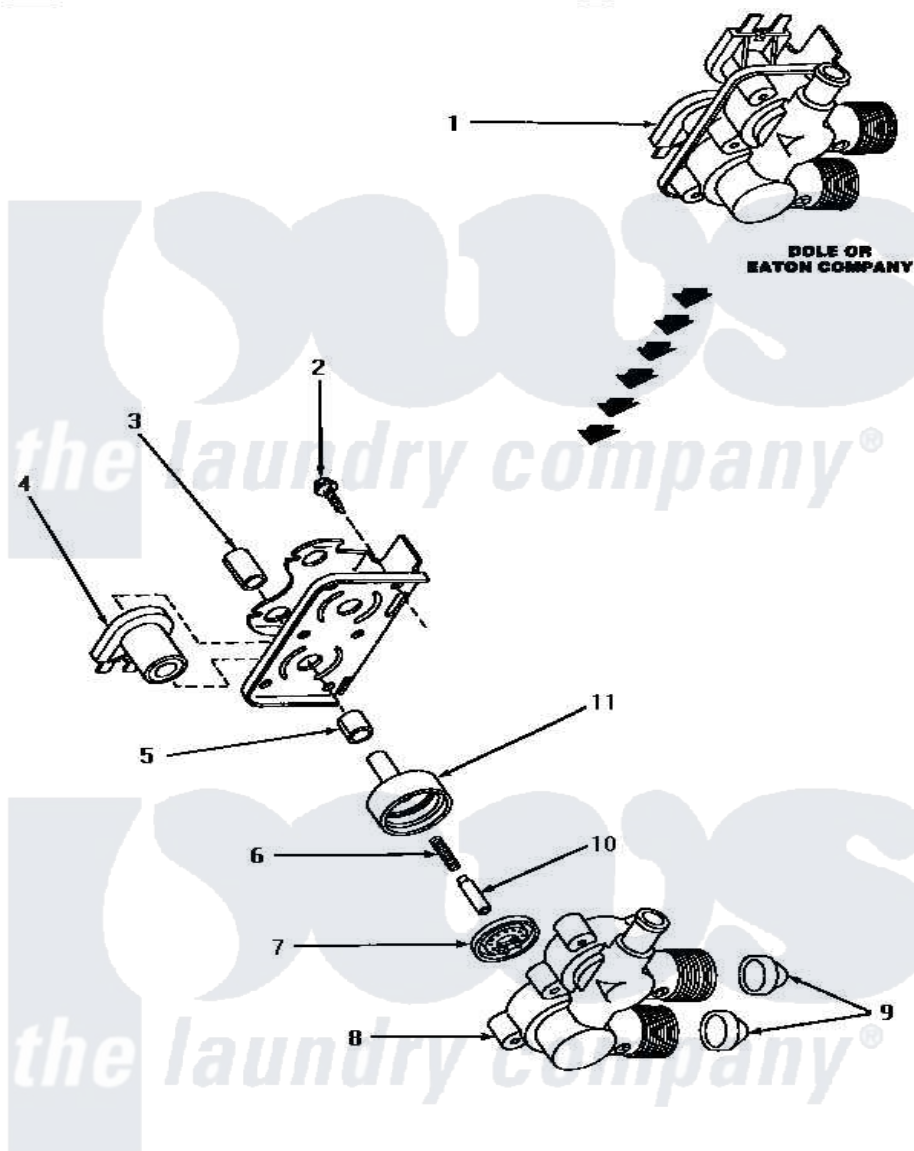

Amana NA3310 11 - MIXING VALVE ASSY

**MIXING VALVE ASSEMBLY
(Dole or Eaton Company)**

Amana [Residential Amana NA3310 Washer Parts](#) Parts Diagram 11 - MIXING VALVE ASSY
[Click on the part number to view part](#)

Item	Original Part Number	Replaced By	Status	Part Description
1	27156	33930		Valve, Mixing
2	25817C		Not Available	SCREW
3	24128		Not Available	SLEEVE, LONG
4	24126	33930		Valve, Mixing
5	24129		Not Available	SLEEVE, SHORT
6	24131		Not Available	SPRING
7	24134		Not Available	DIAPHRAGM
8	Y24159	33930		Valve, Mixing
9	24122	22002960		Strainer, Washer Inlet
10	24132		Not Available	ARMATURE
11	24130			Guide, Armature