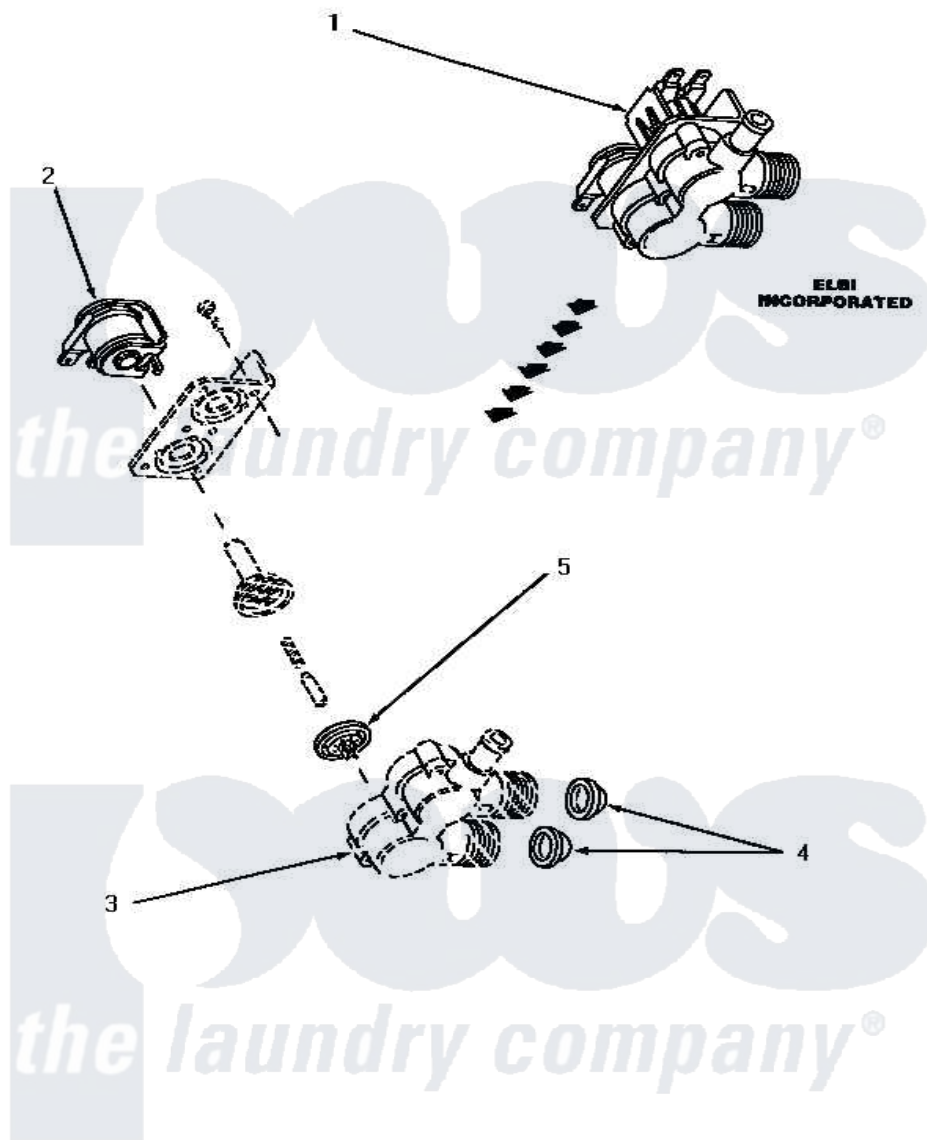

# Amana NA3310 12 - MIXING VALVE ASSY

## MIXING VALVE ASSEMBLY (Elbi Incorporated)

Amana [Residential Amana NA3310 Washer Parts](#) Parts Diagram 12 - MIXING VALVE ASSY  
 Click on the part number to view part

Item	Original Part Number	Replaced By	Status	Part Description
1	27156	<a href="#">33930</a>		Valve, Mixing
2	33084		Not Available	SOLENOID,MIXING VALVE
3	Y00000000		Not Available	SEE NOTE VALVE BODY -- (RED)
4	24122	<a href="#">22002960</a>		Strainer, Washer Inlet
5	33079		Not Available	DIAPHRAM,MIXING VALVE-