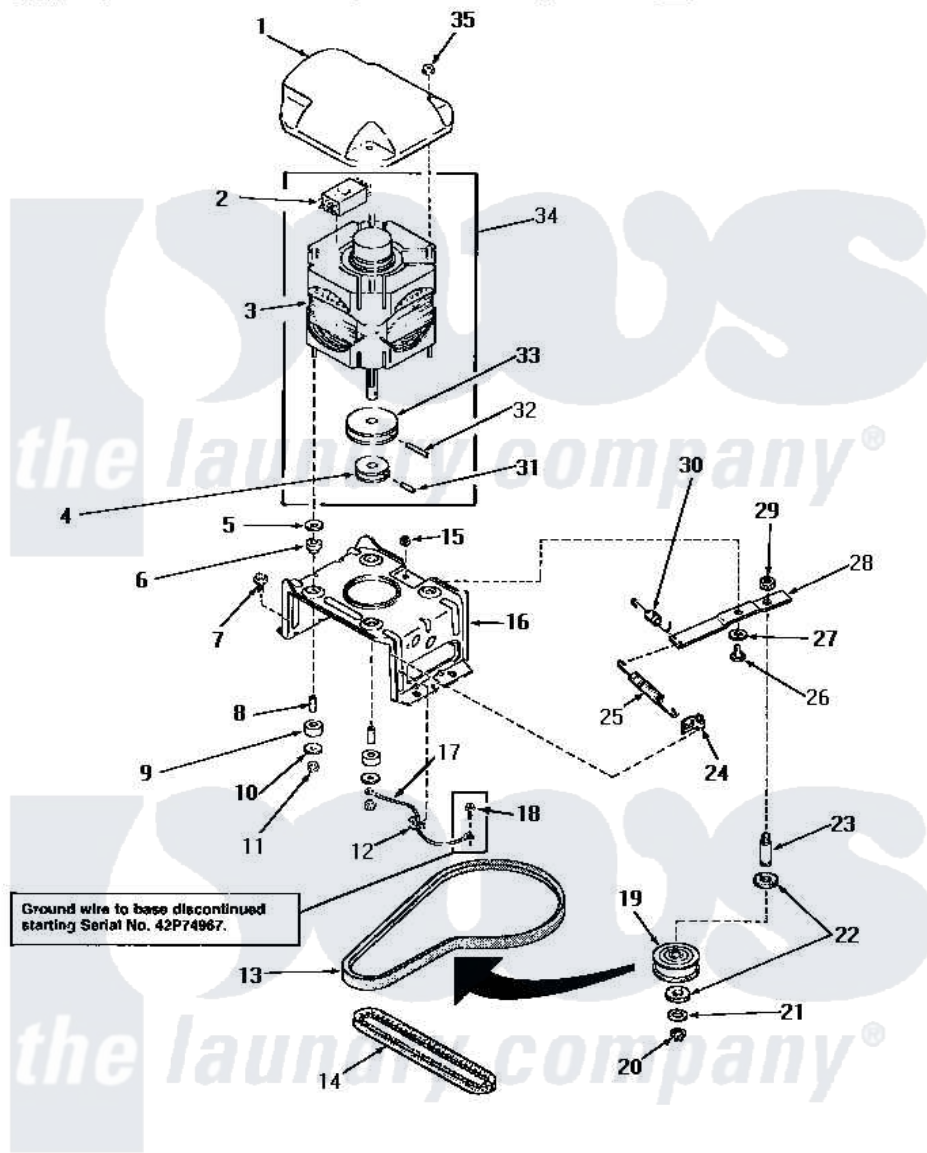

# Amana NA3310 13 - MOTOR, MTG BRACKET, BELTS & IDLER ASSY

## MOTOR, MOUNTING BRACKET, BELTS AND IDLER ASSEMBLY

Amana [Residential Amana NA3310 Washer Parts](#) Parts Diagram 13 - MOTOR, MTG BRACKET, BELTS & IDLER ASSY  
 Click on the part number to view part

Item	Original Part Number	Replaced By	Status	Part Description
1	<a href="#">27136</a>			Shield, Motor
2	30897A	<a href="#">30897AP</a>		Switch- MO
"	24140		Not Available	SWITCH,MOTOR
3	30897	<a href="#">27179P</a>		Motor-Drve
4	Y27104		Not Available	PULLEY,MOTOR
5	03888		Not Available	WASHER
6	<a href="#">01952A</a>			Mounting, Rubber
7	Y31645	<a href="#">27001200</a>		Screw
8	27181		Not Available	SPACER,MOTOR
9	01953		Not Available	WASHER,LOWER MOTOR MOU
10	03888		Not Available	WASHER
11	<a href="#">23604</a>			Nut, Hex 10-32 Lock
12	Y00161	<a href="#">B5733302</a>		Clip, Ground
13	<a href="#">28808</a>			Belt, Agitate And Spin
14	<a href="#">27155</a>			Belt, Pump
15	52566	<a href="#">27001225</a>		Nut, Jam Mid Lock 1/4-20

16	<a href="#">28791</a>		Bracket, Motor Mount
17	Y00000000	Not Available	SEE NOTE GROUND WIRE, GREEN
18	26592	Not Available	HEX HEAD SCREW
19	28800	Not Available	WHEEL, IDLER
20	<a href="#">23748</a>		Ring, Retaining
21	<a href="#">52549</a>		Washer, 501 ID X3/4 Odx
22	<a href="#">Y29443</a>		Washer, Felt
23	<a href="#">28802</a>		Shaft, Idler
24	<a href="#">28849</a>		Clip, Spring
25	28807	<a href="#">37366</a>	Spring, Idler
26	27229	<a href="#">40038901</a>	Screw, 1/4-20
27	81392	<a href="#">40054701</a>	Washer
28	31054	<a href="#">40041002</a>	Lever, Idler
29	28803	<a href="#">2221070</a>	Clamp, Nylon
30	30620	Not Available	SPRING, IDLER LEVER HEL
31	<a href="#">10416</a>		Pin, Roll
32	<a href="#">23750</a>		Pin, Roll
33	27171	Not Available	PULLEY, MOTOR
34	27658	<a href="#">27179P</a>	Motor-Drive
35	<a href="#">27201</a>		Locknut
NI	20605	Not Available	LUBE, HI TEMPERATURE-56
"	258P3	Not Available	KIT, CAPACITOR