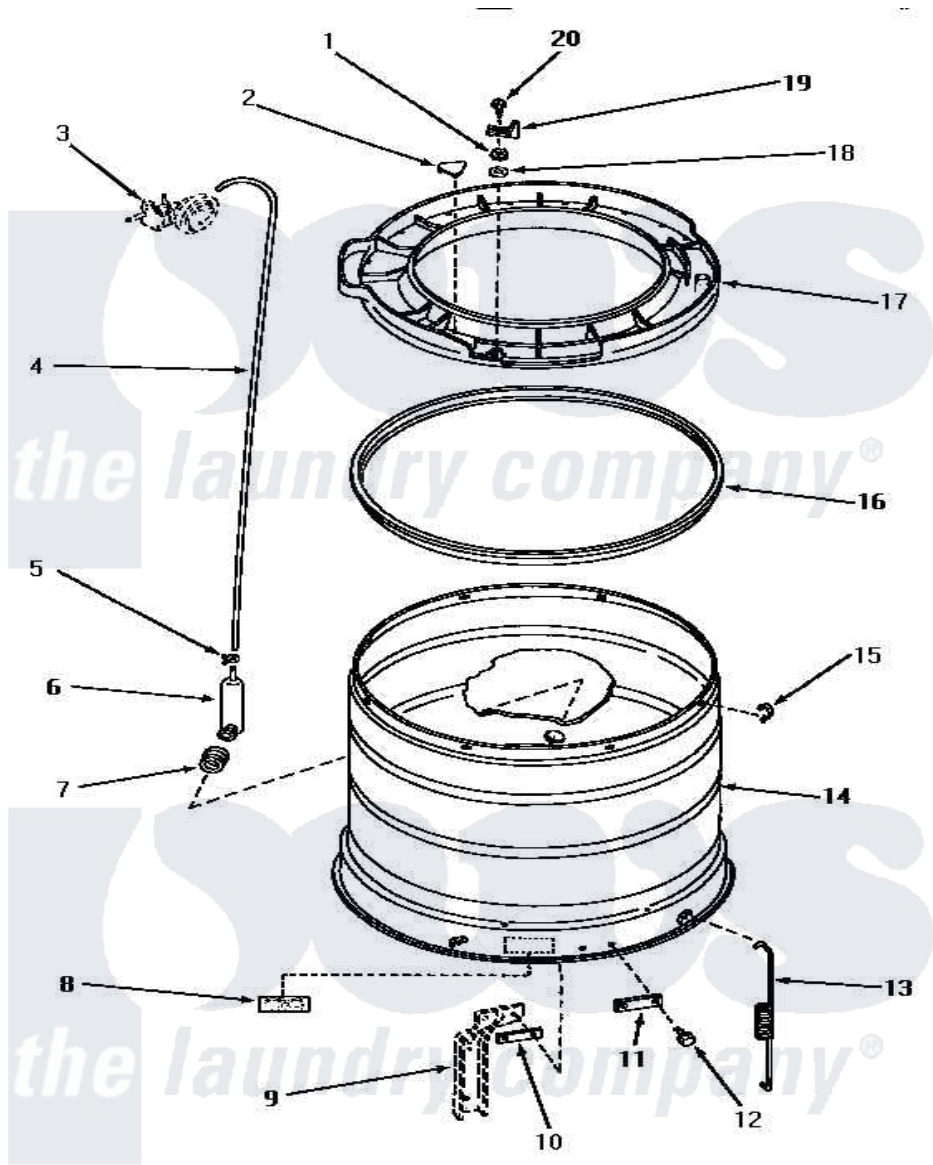

Amana NA3310 14 - OUTER TUB, COVER & PRESSURE HOSE

OUTER TUB, COVER AND PRESSURE HOSE

Amana [Residential Amana NA3310 Washer Parts](#) Parts Diagram 14 - OUTER TUB, COVER & PRESSURE HOSE
 Click on the part number to view part

Item	Original Part Number	Replaced By	Status	Part Description
1	03815			Lockwasher, No.10 Ext Shk
2	29901		Not Available	PLUG,SNAP-IN-OUTER TUB
3	Y00000000		Not Available	SEE NOTE PRESSURE SWITCH
4	29213	39125		Tubing 31
5	Y22294	596669		Clamp, Manifold
6	30243	40008501		Assembly, Pressure Bulb
7	29175	40037801		Grommet
8	Y27195		Not Available	STICKER
9	Y00000000		Not Available	SEE NOTE SUPPORT LEG
10	27927			Plate, Leg .032
11	27926			Plate, Leg .063
12	27205	40128701		Screw, 5/16-18 X .50
13	27239			Spring, Leg
14	30508		Not Available	TUB,OUTER
"	30509		Not Available	OUTER TUB
15	Y27017		Not Available	CLIP,SPRING

16	27184		Gasket, Tub Cover
17	31141	31153	Cover Outer Tub
18	23425	Not Available	WASHER,7/32IDX7/16ODX.
19	27247		Trigger, Out-Of-Bal Swi
20	27523	Not Available	SCREW