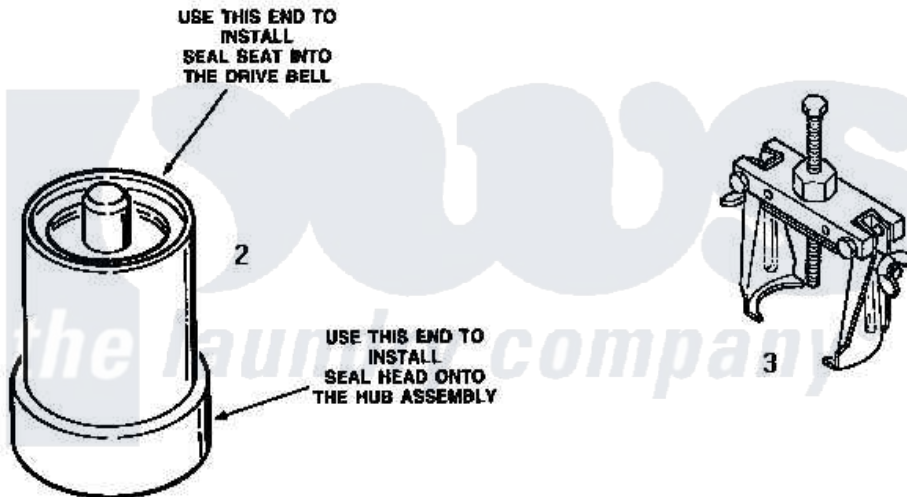

# Amana NA3310 18 - SPECIAL TOOLS

*the laundry company*<sup>®</sup>

Amana [Residential Amana NA3310 Washer Parts](#) Parts Diagram 18 - SPECIAL TOOLS  
Click on the part number to view part

Item	Original Part Number	Replaced By	Status	Part Description
1	<a href="#">254P4P</a>			Agitator Hooks
2	255P4		Not Available	TOOL,SEAL INSTALLING
3	253P4	<a href="#">294P4</a>		Bell Tool