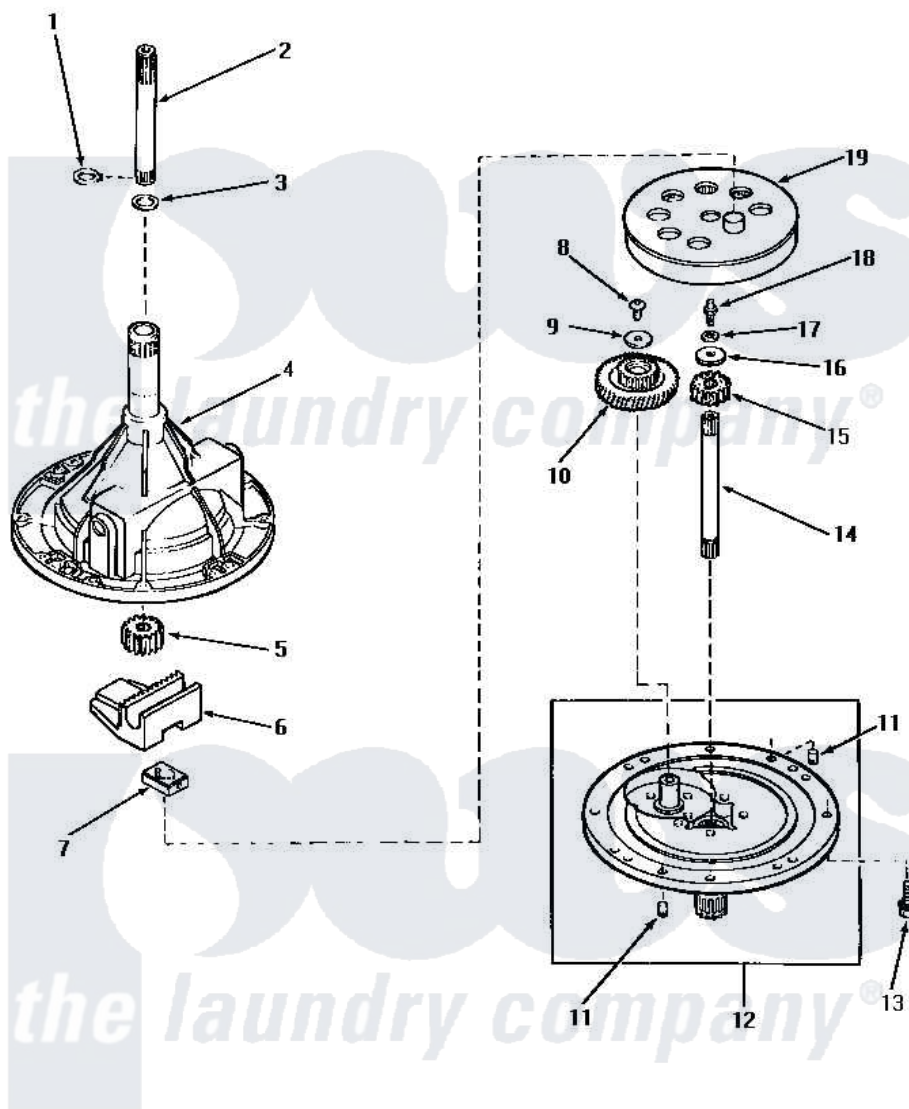

# Amana NA3311 02 - 33227 TRANSMISSION ASSY COMPONENTS

## COMPONENTS FOR 33227 TRANSMISSION ASSEMBLY

Amana [Residential Amana NA3311 Washer Parts](#) Parts Diagram 02 - 33227 TRANSMISSION ASSY COMPONENTS

[Click on the part number to view part](#)

Item	Original Part Number	Replaced By	Status	Part Description
1	<a href="#">27197</a>			Ring, Retaining
2	29134	<a href="#">Y36570</a>		Shaft, Output
3	20212	<a href="#">35092</a>		Washer, 3628id X 1.00 X .056
4	33223		Not Available	ASSY, TRANSMISSION CASE
5	<a href="#">27003</a>			Pinion, Agitator
6	<a href="#">Y31526</a>			Rack
7	<a href="#">26493</a>			Slide
8	<a href="#">29273</a>			Screw, 1/4-20 X 3/8
9	29260		Not Available	WASHER
10	<a href="#">29161</a>			Gear, Reduction
11	<a href="#">27172</a>			Pin, Dowel
12	33214		Not Available	TRANSMISSION COVER ASSEMBLY
13	32814		Not Available	SCREW, 1/4-20X7/8 SERRA
14	27081	<a href="#">27081P</a>		Shaft Input Package
15	<a href="#">Y29160</a>			Pinion, Drive
16	26509	<a href="#">40041501</a>		Washer

17	<a href="#">21456</a>		Lockwasher, 1/4 Intshkp
18	27030	Not Available	SCREW, 1/4-20 SPECIAL
19	<a href="#">26577</a>		Assembly, Gear And Stud
NI	<a href="#">27243P</a>		Oil, CW Transmission F-
"	28434P	Not Available	LOCTITE