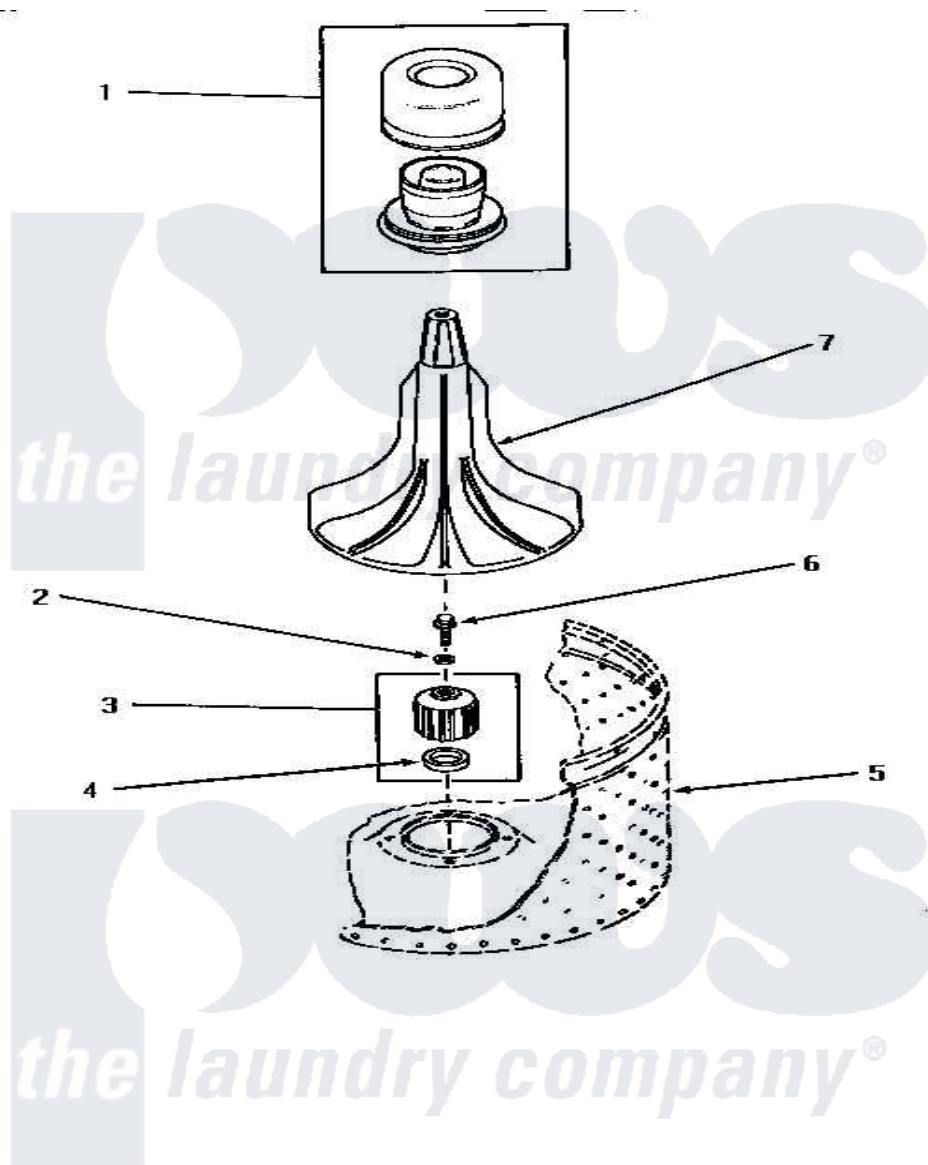

# Amana NA3311 03 - AGITATOR, DRIVE BELL & SEAL KIT

## AGITATOR, DRIVE BELL AND SEAL KIT

Amana [Residential Amana NA3311 Washer Parts](#) Parts Diagram 03 - AGITATOR, DRIVE BELL & SEAL KIT  
 Click on the part number to view part

Item	Original Part Number	Replaced By	Status	Part Description
1	30857	<a href="#">33510</a>		Assembly, Dispenser-Fabric
2	30853		Not Available	SEAL
3	30071P	<a href="#">R9900189</a>		Kit, Drive Bell And Seal
4	Y00000000		Not Available	SEE NOTE SEAL SEAT
5	Y00000000		Not Available	SEE NOTE WASHTUB
6	<a href="#">30852</a>			Screw, No.8-1/4 X 20 X 3/
7	30855	<a href="#">40000501W</a>		Agitator, Flex Vane
NI	442P3	<a href="#">R9900189</a>		Kit, Drive Bell And Seal