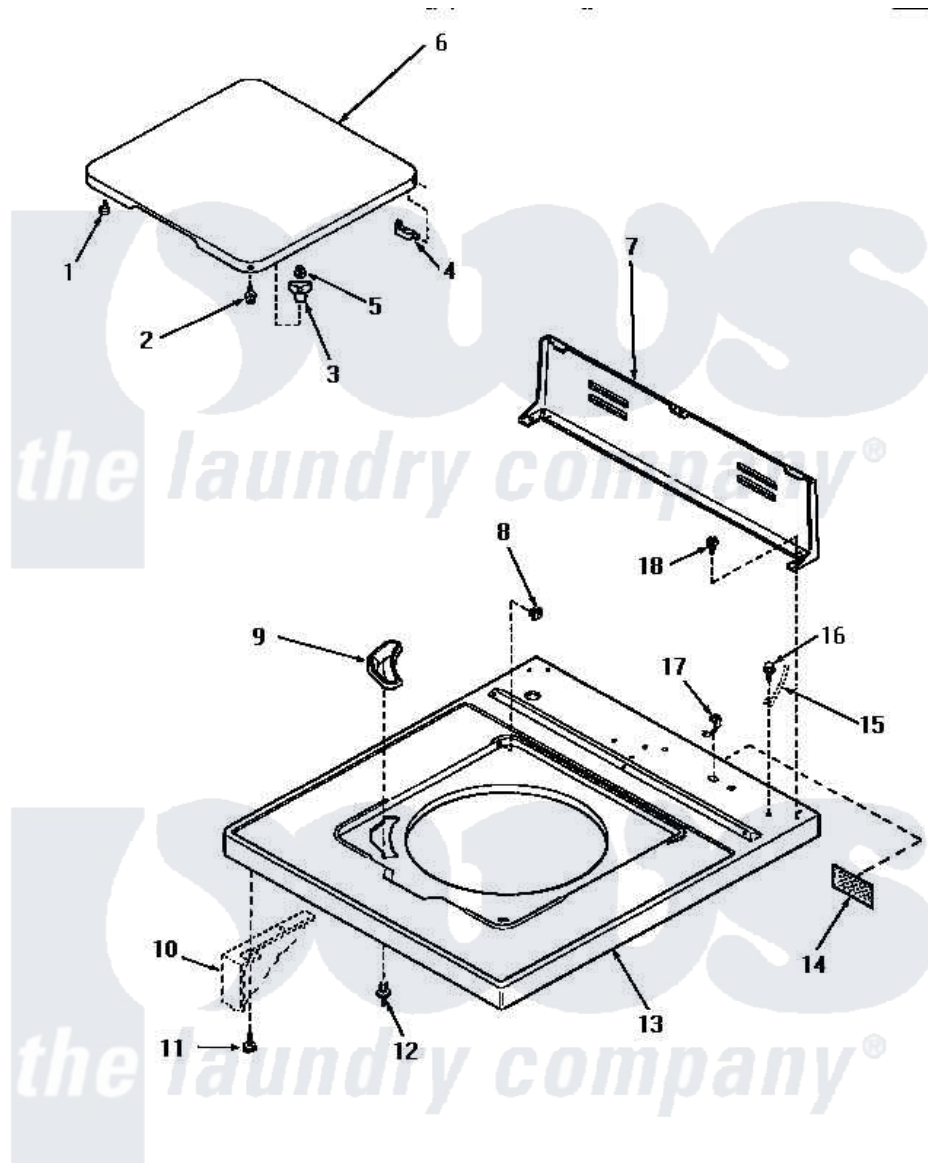

Amana NA3311 05 - CAB TOP/LOADING DR & CTRL HOOD REAR PAN

CABINET TOP, LOADING DOOR AND CONTROL HOOD REAR PANEL

Amana Residential Amana NA3311 Washer Parts Parts Diagram 05 - CAB TOP/LOADING DR & CTRL HOOD REAR PAN

[Click on the part number to view part](#)

Item	Original Part Number	Replaced By	Status	Part Description
1	32507	40038001		Bumper
2	27203		Not Available	ASSY,SCREW & WASHER
3	27149			Catch, Lid Switch
4	27626		Not Available	HINGE,HIDDEN
5	21752			Nut, 8-32 Hex Brilock
6	31315W		Not Available	LOADING DOOR, WHITE
"	31315L		Not Available	LOADING DOOR, ALMOND
"	31315H		Not Available	LOADING DOOR, HARVEST GOLD
7	31230		Not Available	CONTROL HOOD REAR PANEL
8	27625			Bushing
9	32786		Not Available	BLEACH DISPENSER
10	Y00000000		Not Available	SEE NOTE CABINET
11	Y31644	27001200		Screw
12	56534			Barrel, Support

13	32808L	32808LP	Assembly Top And Carton
"	32808H		Not Available
"	32808W	32808WP	CABINET TOP, HARVEST GOLD
14	24903		Not Available
15	Y00000000		Not Available
16	52909		Assembly Top And Carton
17	21903	211881	STICKER,DISCONNECT POW
18	23962	W10116760	SEE NOTE GROUND WIRE, GREEN
			Screw, 10B-16 X 1/2 HeX
			Grommet, Cord Part Not Used-Gas Models Only
			Screw