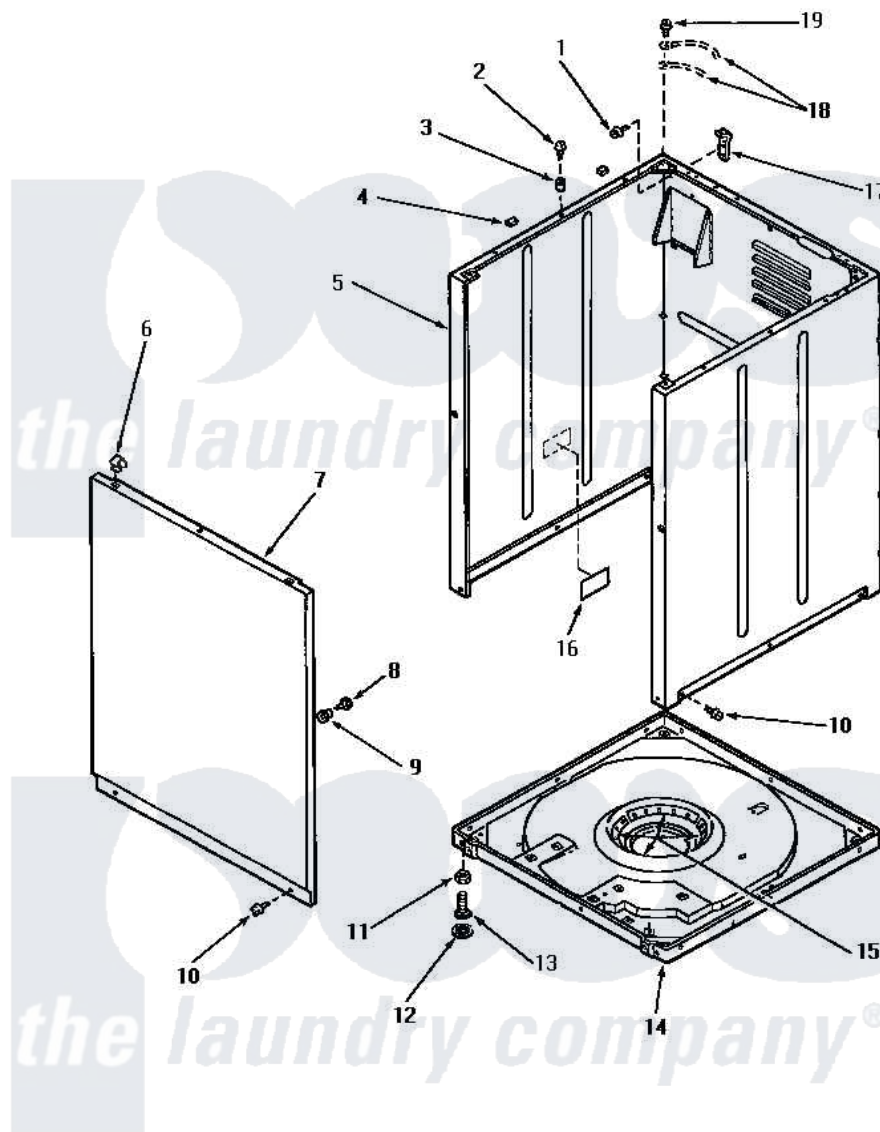

Amana NA3311 06 - FRONT PANEL, CABINET & BASE

FRONT PANEL, CABINET AND BASE

Amana Residential Amana NA3311 Washer Parts Parts Diagram 06 - FRONT PANEL, CABINET & BASE

[Click on the part number to view part](#)

Item	Original Part Number	Replaced By	Status	Part Description
1	51780	3390631		Screw, 10-16 X 3/8
2	56086	Y014874		Screw, Idler Arm And Sleeve
3	56079	505187		Locator, Panel
4	Y56128			Pad, Bumper
5	31669HP		Not Available	REPL BY 34475HP
"	31669WP	38612WP		Kit-Service
"	31669LP	38612LP		Kit Service Cabinet
6	28835	22001650		Fastener, Spring
7	32708H		Not Available	PANEL,FRONT
"	32708L	32708LP		Panel, Front
"	32708W	32708WP		Panel Front
8	32671	Y014874		Screw, Idler Arm And Sleeve
9	28102			Locator, Panel
10	27196	27001200		Screw
11	28199		Not Available	LOCKNUT
12	21749	40016001		Foot, Rubber

13	20409	22003428	Leg, Adjustable
14	31653P		Assembly, Base-Complete-G90
15	434P3	Not Available	KIT, SNUBBER PAD
16	33285	Not Available	TAPE, 1 INCH SQUARE, DBL
17	Y27103		Hinge, Hold-Down Lug
18	Y00000000	Not Available	SEE NOTE GROUND WIRES -- (GREEN)
19	56392	Not Available	SCREW, 8-18 X 3/8 TAPPI