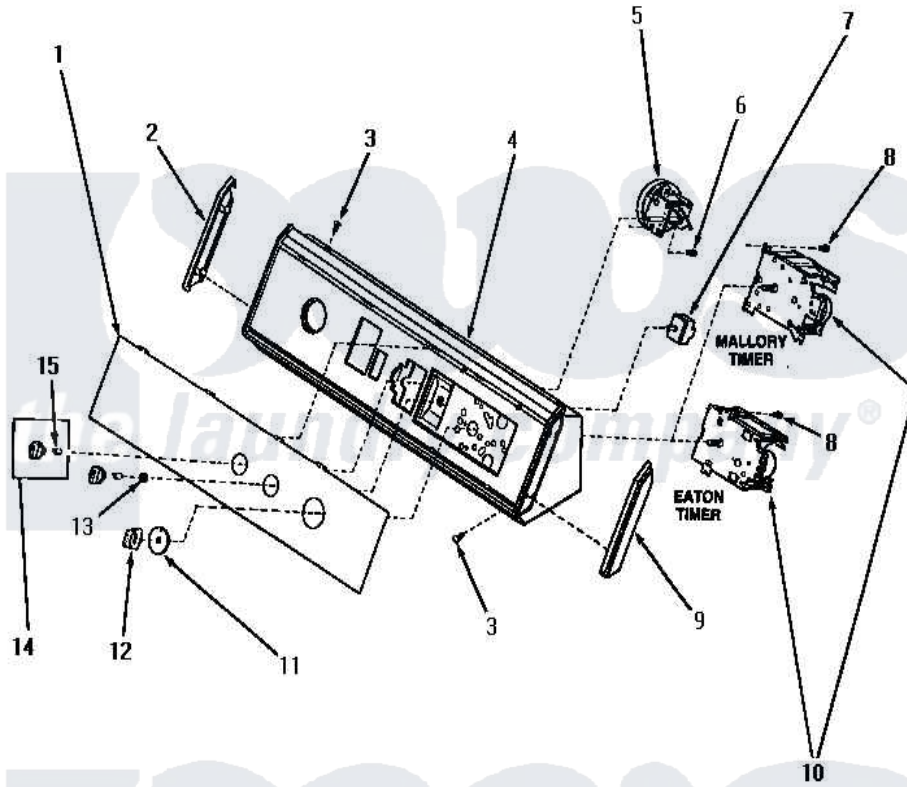

# Amana NA3311 07 - GRAPHIC PANEL, CONTROL HOOD & CONTROLS

## GRAPHIC PANEL, CONTROL HOOD AND CONTROLS

Amana [Residential Amana NA3311 Washer Parts](#) Parts Diagram 07 - GRAPHIC PANEL, CONTROL HOOD & CONTROLS

[Click on the part number to view part](#)

Item	Original Part Number	Replaced By	Status	Part Description
"	NOTE:		Not Available	SIPHON BREAK KIT MUST BE INSTALLED IN DRAIN HOSE IF THE DRAIN RECEPTACLE IS LOWER THAN THE CABINET TOP OF THE WASHER.
1	31202	<a href="#">31-202</a>		Flexible Heater
2	31249		Not Available	CAP,END-L.H.-CHROME
3	31752		Not Available	SCREW,No.8ABX3/4 POZIDRI
4	31735		Not Available	ASSY, CONTROL HOOD
5	<a href="#">31266</a>			Switch, Pressure-Rotary
6	<a href="#">31260</a>			Screw, No.8 X 3/8 Ind H
7	21300		Not Available	SWITCH,TEMPERATURE
8	23962	<a href="#">W10116760</a>		Screw
9	<a href="#">31248</a>			Cap, End-RH-Chrome
10	31239	<a href="#">31239P</a>		Timer 3 Cycle Package
11	<a href="#">Y31503</a>			Assembly, Timer Skirt

12

[31281](#)

Assembly, Knob-Timer-Black

13

57584

Not Available

NUT

14