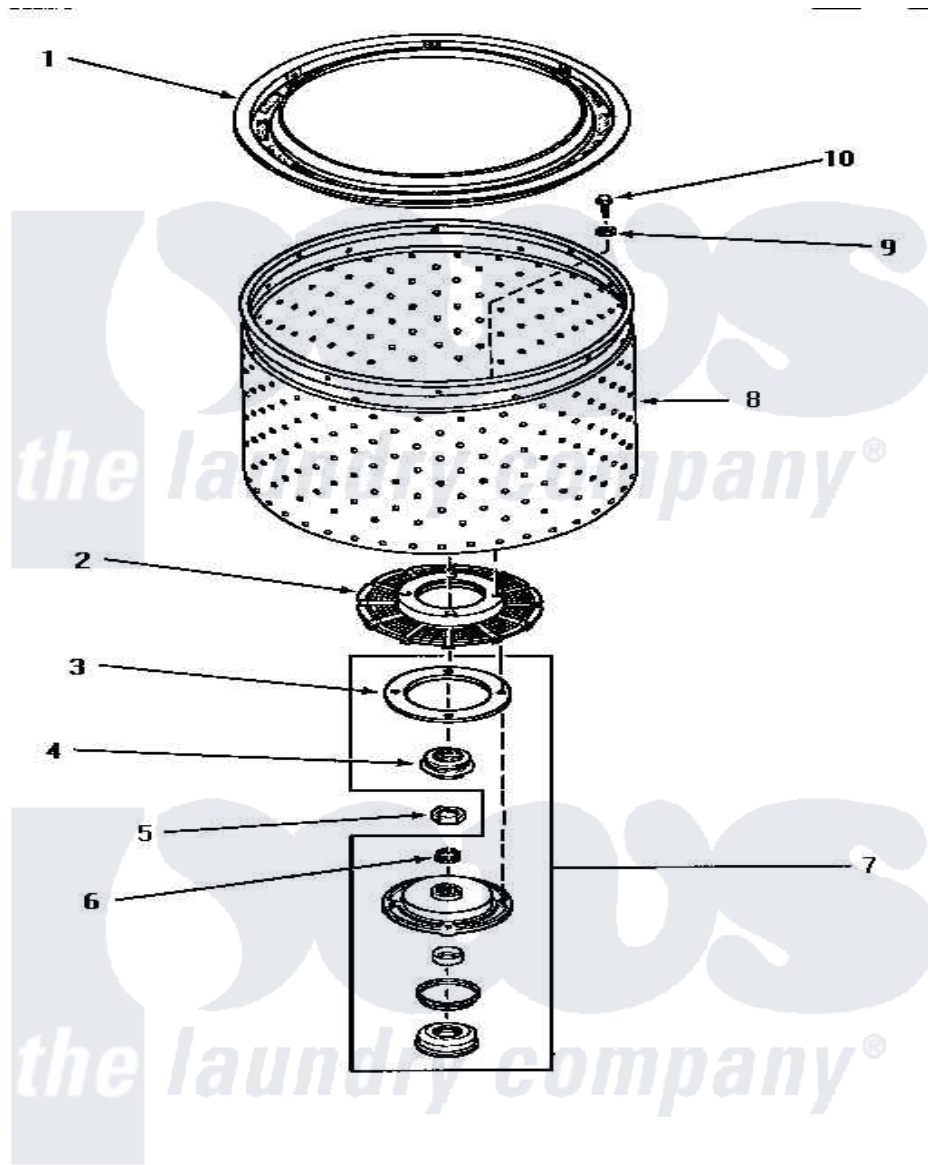

Amana NA3311 09 - LINT FILTER, WASHTUB & HUB

LINT FILTER, WASHTUB AND HUB

Amana Residential Amana NA3311 Washer Parts Parts Diagram 09 - LINT FILTER, WASHTUB & HUB
 Click on the part number to view part

Item	Original Part Number	Replaced By	Status	Part Description
1	30944	33521		Filter Lin/Clothes Guard
2	32998	39371		Filter Lin
3	27125	39122		Gasket, Washtub
4	Y00000000		Not Available	SEE NOTE SEAL HEAD -- (INCLUDED WITH 442P3 KIT)
5	Y29220	40016301		Nut, Lock
6	29728	40008301		Insert, Spline
7	495P3	R9900552		Hub And Seal
8	28138		Not Available	WASHTUB, STAINLESS STEEL
"	29074	39252P		Wash Tub
"	33295	39252P		Wash Tub
"	33245			Washtub, Stainless Steel
9	28094			Gasket
10	27202	W1011678Z		Screw