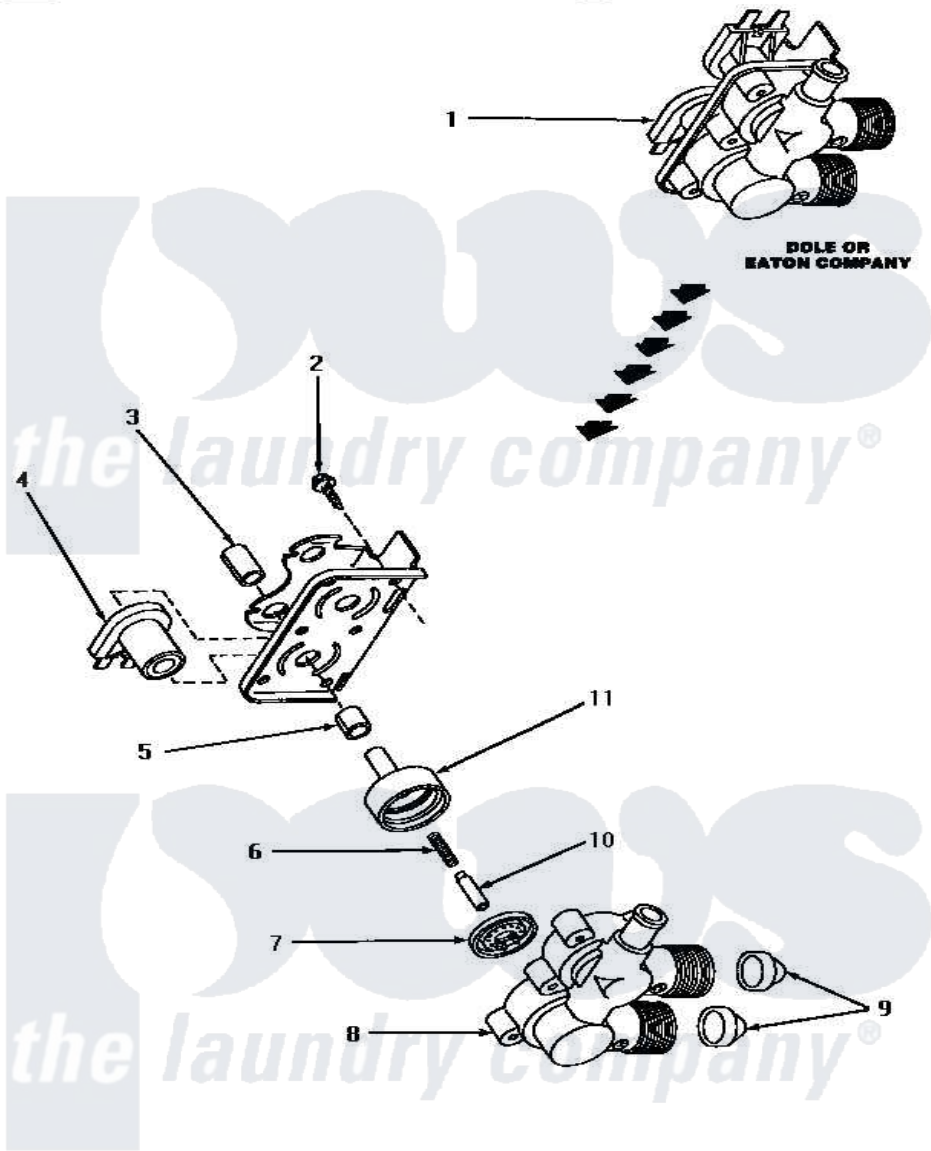

Amana NA3311 11 - MIXING VALVE ASSY

**MIXING VALVE ASSEMBLY
(Dole or Eaton Company)**

Amana [Residential Amana NA3311 Washer Parts](#) Parts Diagram 11 - MIXING VALVE ASSY
[Click on the part number to view part](#)

Item	Original Part Number	Replaced By	Status	Part Description
1	27156	33930		Valve, Mixing
2	25817C		Not Available	SCREW
3	24128		Not Available	SLEEVE, LONG
4	24126	33930		Valve, Mixing
5	24129		Not Available	SLEEVE, SHORT
6	24131		Not Available	SPRING
7	24134		Not Available	DIAPHRAGM
8	Y24159	33930		Valve, Mixing
9	24122	22002960		Strainer, Washer Inlet
10	24132		Not Available	ARMATURE
11	24130			Guide, Armature