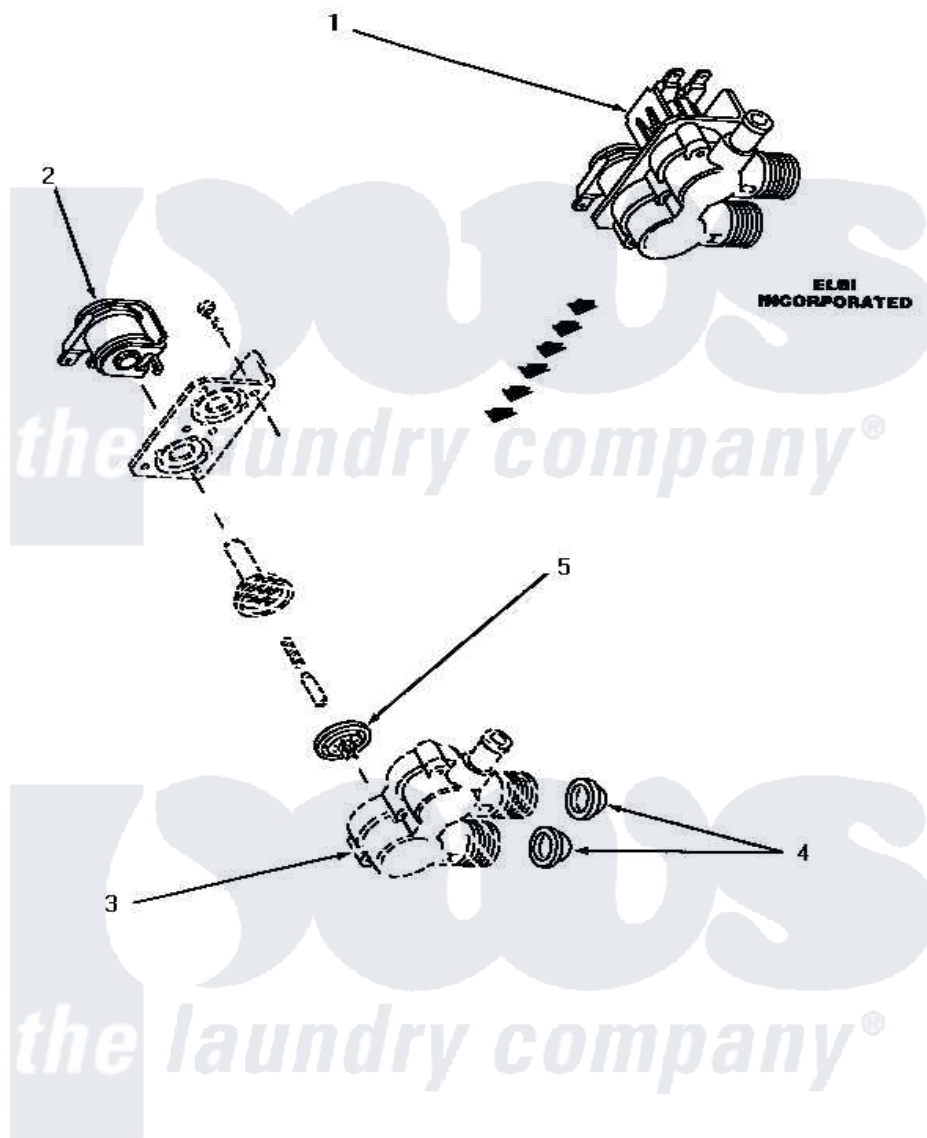

Amana NA3311 12 - MIXING VALVE ASSY

MIXING VALVE ASSEMBLY (Elbi Incorporated)

Amana [Residential Amana NA3311 Washer Parts](#) Parts Diagram 12 - MIXING VALVE ASSY
 Click on the part number to view part

Item	Original Part Number	Replaced By	Status	Part Description
1	27156	33930		Valve, Mixing
2	33084		Not Available	SOLENOID,MIXING VALVE
3	Y00000000		Not Available	SEE NOTE VALVE BODY -- (RED)
4	24122	22002960		Strainer, Washer Inlet
5	33079		Not Available	DIAPHRAM,MIXING VALVE-