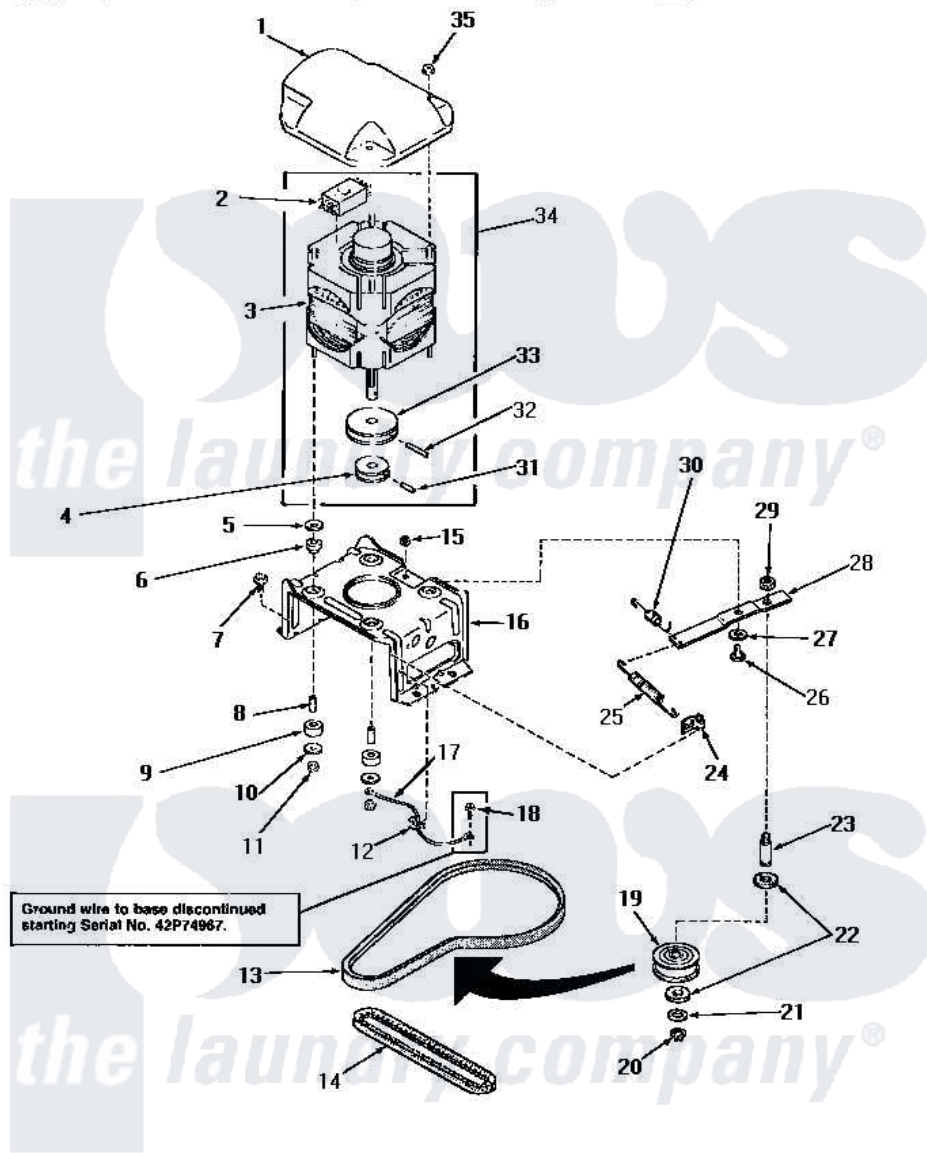

# Amana NA3311 13 - MOTOR, MTG BRACKET, BELTS & IDLER ASSY

## MOTOR, MOUNTING BRACKET, BELTS AND IDLER ASSEMBLY

Amana [Residential Amana NA3311 Washer Parts](#) Parts Diagram 13 - MOTOR, MTG BRACKET, BELTS & IDLER ASSY  
 Click on the part number to view part

Item	Original Part Number	Replaced By	Status	Part Description
1	<a href="#">27136</a>			Shield, Motor
2	30897A	<a href="#">30897AP</a>		Switch- MO
"	24140		Not Available	SWITCH,MOTOR
3	30897	<a href="#">27179P</a>		Motor-Drve
4	Y27104		Not Available	PULLEY,MOTOR
5	03888		Not Available	WASHER
6	<a href="#">01952A</a>			Mounting, Rubber
7	Y31645	<a href="#">27001200</a>		Screw
8	27181		Not Available	SPACER,MOTOR
9	01953		Not Available	WASHER,LOWER MOTOR MOU
10	03888		Not Available	WASHER
11	<a href="#">23604</a>			Nut, Hex 10-32 Lock
12	Y00161	<a href="#">B5733302</a>		Clip, Ground
13	<a href="#">28808</a>			Belt, Agitate And Spin
14	<a href="#">27155</a>			Belt, Pump
15	52566	<a href="#">27001225</a>		Nut, Jam Mid Lock 1/4-20

16	<a href="#">28791</a>		Bracket, Motor Mount
17	Y00000000	Not Available	SEE NOTE GROUND WIRE, GREEN
18	26592	Not Available	HEX HEAD SCREW
19	28800	Not Available	WHEEL, IDLER
20	<a href="#">23748</a>		Ring, Retaining
21	<a href="#">52549</a>		Washer, 501 ID X3/4 Odx
22	<a href="#">Y29443</a>		Washer, Felt
23	<a href="#">28802</a>		Shaft, Idler
24	<a href="#">28849</a>		Clip, Spring
25	28807	<a href="#">37366</a>	Spring, Idler
26	27229	<a href="#">40038901</a>	Screw, 1/4-20
27	81392	<a href="#">40054701</a>	Washer
28	31054	<a href="#">40041002</a>	Lever, Idler
29	28803	<a href="#">2221070</a>	Clamp, Nylon
30	30620	Not Available	SPRING, IDLER LEVER HEL
31	<a href="#">10416</a>		Pin, Roll
32	<a href="#">23750</a>		Pin, Roll
33	27171	Not Available	PULLEY, MOTOR
34	27658	<a href="#">27179P</a>	Motor-Drive
35	<a href="#">27201</a>		Locknut
NI	20605	Not Available	LUBE, HI TEMPERATURE-56
"	258P3	Not Available	KIT, CAPACITOR