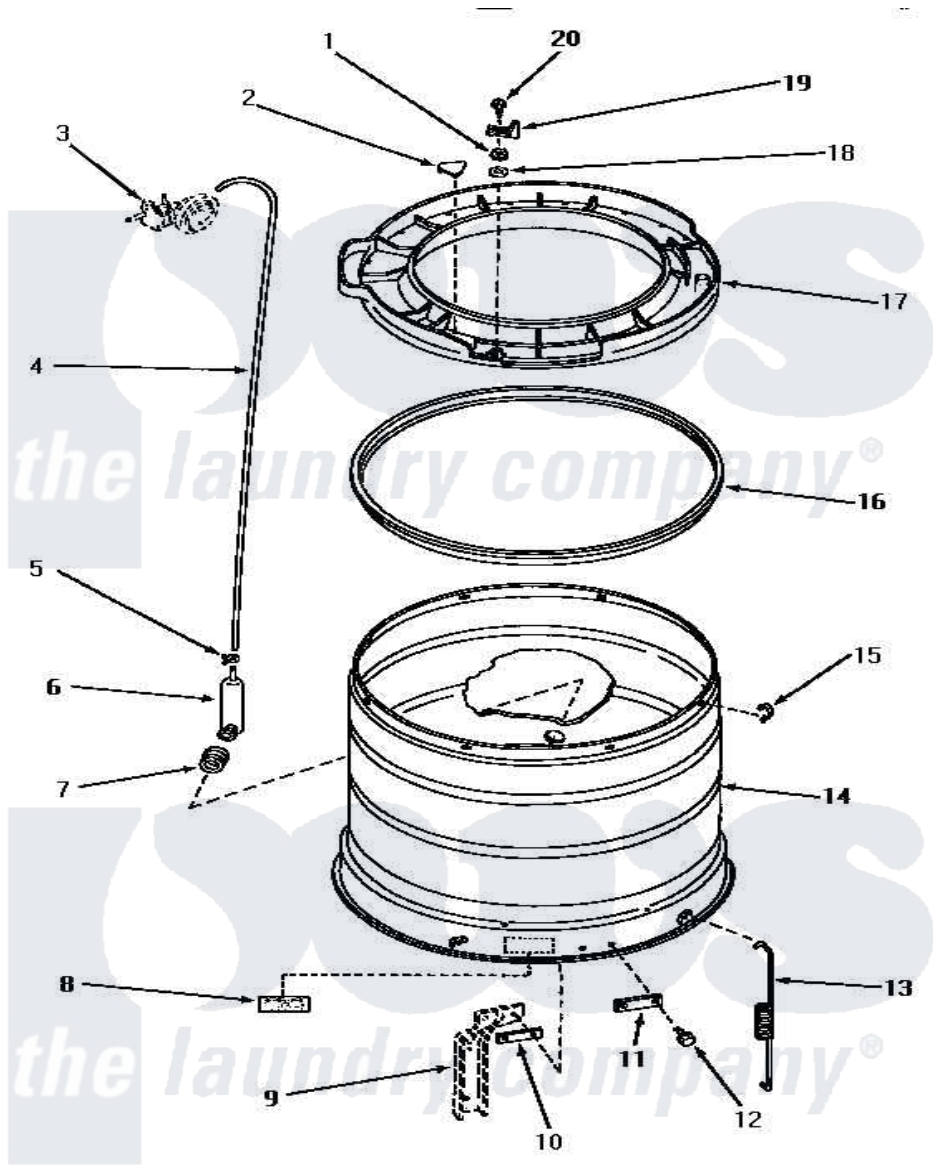

Amana NA3311 14 - OUTER TUB, COVER & PRESSURE HOSE

OUTER TUB, COVER AND PRESSURE HOSE

Amana [Residential Amana NA3311 Washer Parts](#) Parts Diagram 14 - OUTER TUB, COVER & PRESSURE HOSE
 Click on the part number to view part

Item	Original Part Number	Replaced By	Status	Part Description
1	03815			Lockwasher, No.10 Ext Shk
2	29901		Not Available	PLUG,SNAP-IN-OUTER TUB
3	Y00000000		Not Available	SEE NOTE PRESSURE SWITCH
4	29213	39125		Tubing 31
5	Y22294	596669		Clamp, Manifold
6	30243	40008501		Assembly, Pressure Bulb
7	29175	40037801		Grommet
8	Y27195		Not Available	STICKER
9	Y00000000		Not Available	SEE NOTE SUPPORT LEG
10	27927			Plate, Leg .032
11	27926			Plate, Leg .063
12	27205	40128701		Screw, 5/16-18 X .50
13	27239			Spring, Leg
14	30508		Not Available	TUB,OUTER
"	30509		Not Available	OUTER TUB
15	Y27017		Not Available	CLIP,SPRING

16	27184		Gasket, Tub Cover
17	31141	31153	Cover Outer Tub
18	23425	Not Available	WASHER,7/32IDX7/16ODX.
19	27247		Trigger, Out-Of-Bal Swi
20	27523	Not Available	SCREW