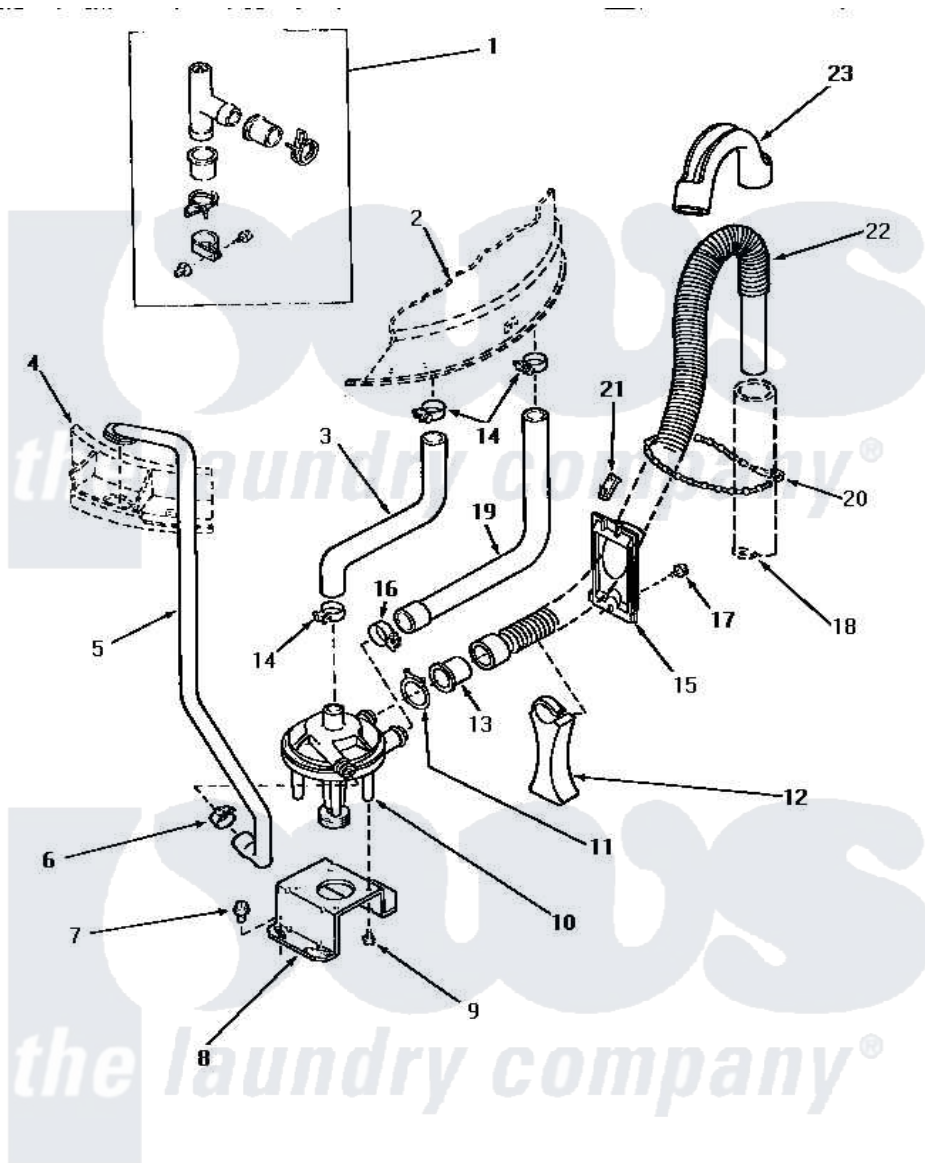

Amana NA3311 16 - PUMP ASSY/BRKT/HOSES & SIPHON BREAK KIT

PUMP ASSEMBLY, BRACKET, HOSES AND SIPHON BREAK KIT

Amana [Residential Amana NA3311 Washer Parts](#) Parts Diagram 16 - PUMP ASSY/BRKT/HOSES & SIPHON BREAK KIT

[Click on the part number to view part](#)

Item	Original Part Number	Replaced By	Status	Part Description
1	386P3	76660		Break-Sphn
2	Y00000000		Not Available	SEE NOTE OUTER TUB
3	27159		Not Available	HOSE,TUB TO PUMP
4	Y00000000		Not Available	SEE NOTE OUTER TUB COVER
5	27232		Not Available	HOSE
6	27644	285655		Clamp, Hose
7	Y31645	27001200		Screw
8	27105			Bracket, Pump Mounting
9	31098			Screw, 10-10 5/8 Unslot
10	31968			Assembly, Pump NA
"	31969			Assembly, Pump NA
11	29172		Not Available	CLAMP,HOSE
12	29284			Stand, Hose
13	29143		Not Available	HOSE,ADAPTER
14	32616		Not Available	(CLAMP HOSE)

15	29131		Not Available	RETAINER,DIRECTIONAL
16	27153	285655		Clamp, Hose
17	30676	27001200		Screw
18	Y00000000		Not Available	SEE NOTE STANDPIPE
19	27160		Not Available	HOSE,TUB TO PUMP-DRAIN
20	33489	8539404		Tie-Wire
21	29936		Not Available	HOSE RETAINER CLIP
22	29142	39952		Hose- Drai
23	29144	22003814		Retainer, Drain Hose
NI	406P3	451P3		Kit Drain Extension