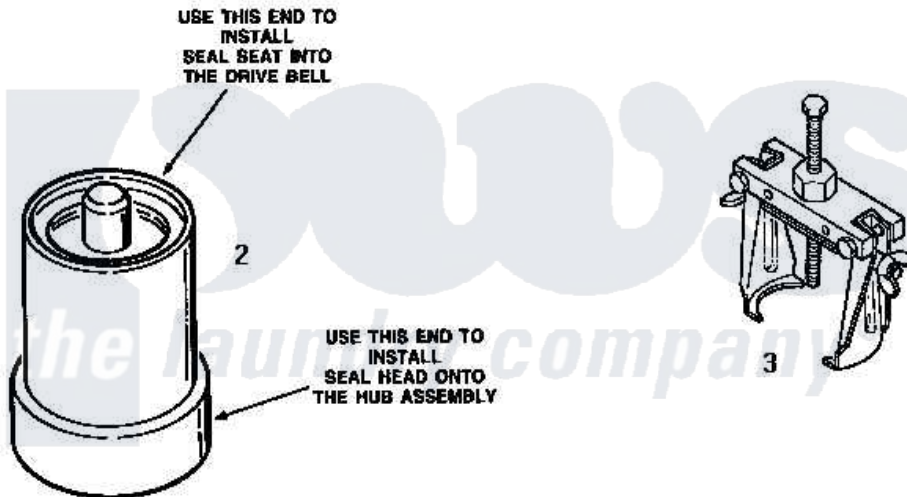

Amana NA3311 18 - SPECIAL TOOLS

the laundry company[®]

Amana [Residential Amana NA3311 Washer Parts](#) Parts Diagram 18 - SPECIAL TOOLS
Click on the part number to view part

Item	Original Part Number	Replaced By	Status	Part Description
1	254P4P			Agitator Hooks
2	255P4		Not Available	TOOL,SEAL INSTALLING
3	253P4	294P4		Bell Tool