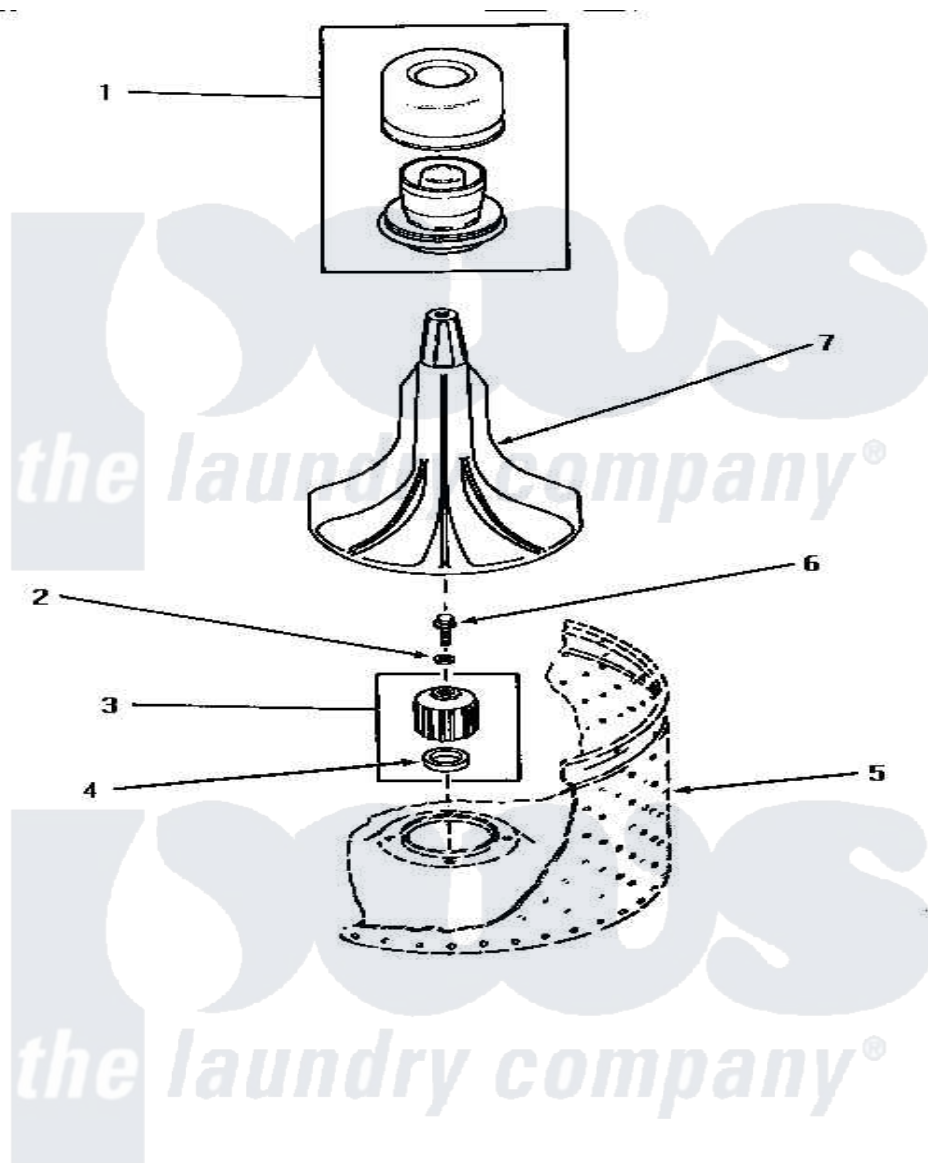

Amana NA3312 03 - AGITATOR, DRIVE BELL & SEAL KIT

AGITATOR, DRIVE BELL AND SEAL KIT

Amana [Residential Amana NA3312 Washer Parts](#) Parts Diagram 03 - AGITATOR, DRIVE BELL & SEAL KIT
 Click on the part number to view part

Item	Original Part Number	Replaced By	Status	Part Description
1	30857	33510		Assembly, Dispenser-Fabric
2	30853		Not Available	SEAL
3	30071P	R9900189		Kit, Drive Bell And Seal
4	Y00000000		Not Available	SEE NOTE SEAL SEAT
5	Y00000000		Not Available	SEE NOTE WASHTUB
6	30852			Screw, No.8-1/4 X 20 X 3/
7	30855	40000501W		Agitator, Flex Vane
NI	442P3	R9900189		Kit, Drive Bell And Seal