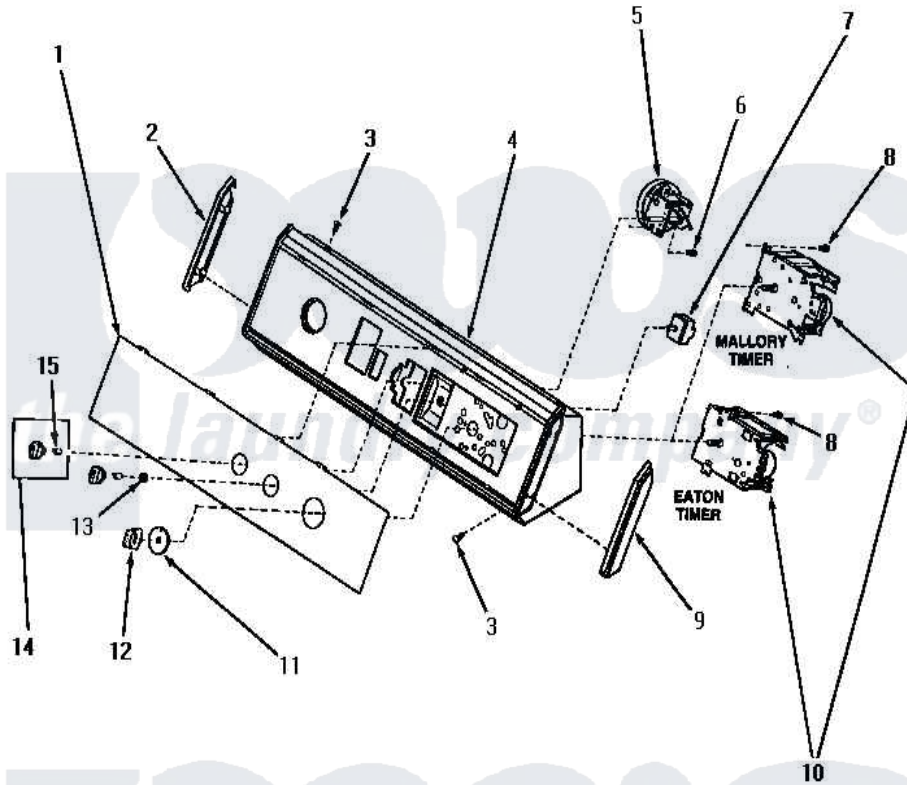

Amana NA3312 07 - GRAPHIC PANEL, CONTROL HOOD & CONTROLS

GRAPHIC PANEL, CONTROL HOOD AND CONTROLS

Amana [Residential Amana NA3312 Washer Parts](#) Parts Diagram 07 - GRAPHIC PANEL, CONTROL HOOD & CONTROLS

[Click on the part number to view part](#)

Item	Original Part Number	Replaced By	Status	Part Description
"	NOTE:		Not Available	SIPHON BREAK KIT MUST BE INSTALLED IN DRAIN HOSE IF THE DRAIN RECEPTACLE IS LOWER THAN THE CABINET TOP OF THE WASHER.
1	31203		Not Available	PANEL, GRAPHIC
2	31249		Not Available	CAP, END-L.H.-CHROME
3	31752		Not Available	SCREW, No.8ABX3/4 POZIDRI
4	31735		Not Available	ASSY, CONTROL HOOD
5	31266			Switch, Pressure-Rotary
6	31260			Screw, No.8 X 3/8 Ind H
7	21300		Not Available	SWITCH, TEMPERATURE
8	23962	W10116760		Screw
9	31248			Cap, End-RH-Chrome
10	31239	31239P		Timer 3 Cycle Package
11	Y31503			Assembly, Timer Skirt

12

[31281](#)

Assembly, Knob-Timer-Black

13

57584

Not Available

NUT

14