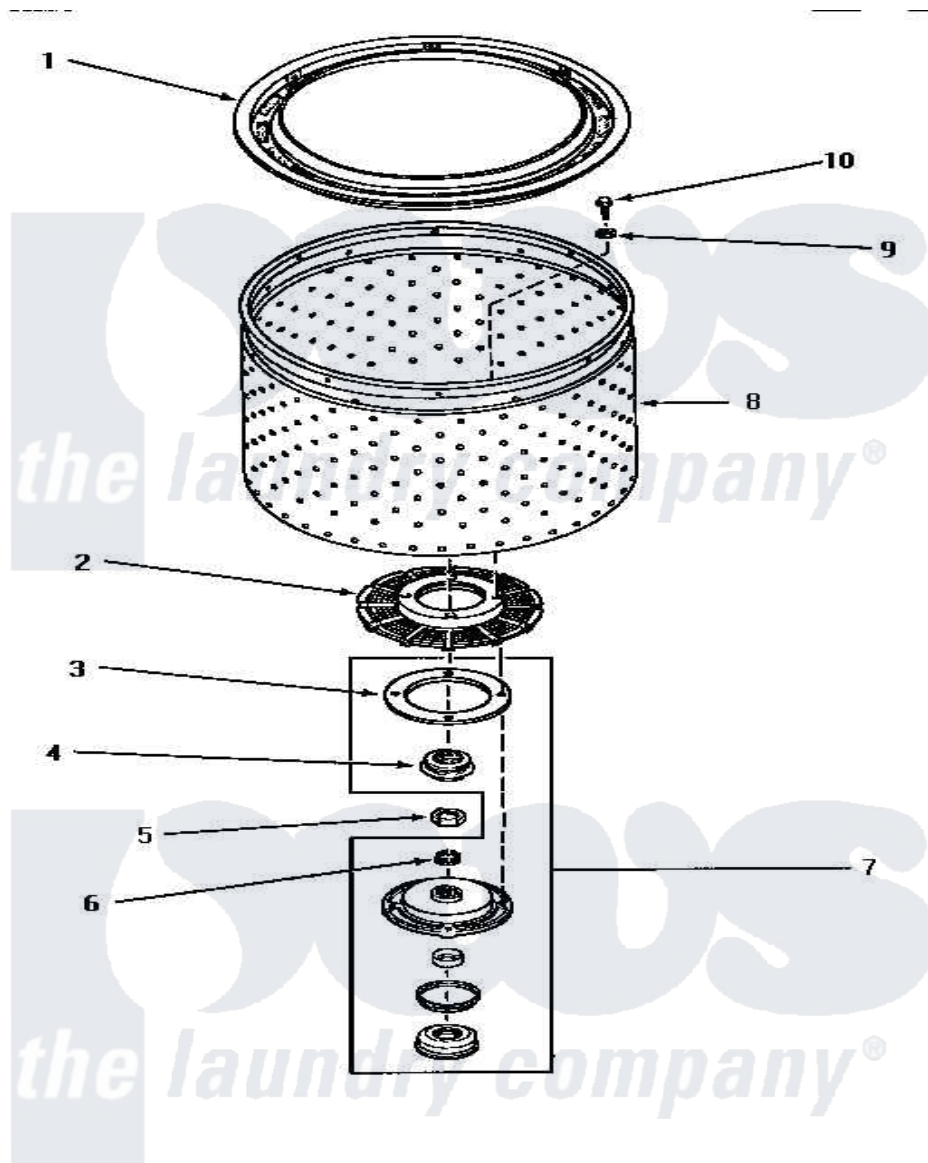

Amana NA3312 09 - LINT FILTER, WASHTUB & HUB

LINT FILTER, WASHTUB AND HUB

Amana Residential Amana NA3312 Washer Parts Parts Diagram 09 - LINT FILTER, WASHTUB & HUB

[Click on the part number to view part](#)

Item	Original Part Number	Replaced By	Status	Part Description
1	30944	33521		Filter Lint/Clothes Guard
2	32998	39371		Filter Lin
3	27125	39122		Gasket, Washtub
4	Y00000000		Not Available	SEE NOTE SEAL HEAD -- (INCLUDED WITH 442P3 KIT)
5	Y29220	40016301		Nut, Lock
6	29728	40008301		Insert, Spline
7	495P3	R9900552		Hub And Seal
8	32838			Washtub
"	33296	39248P		Wash Tub
9	28094			Gasket
10	27202	W10116787		Screw