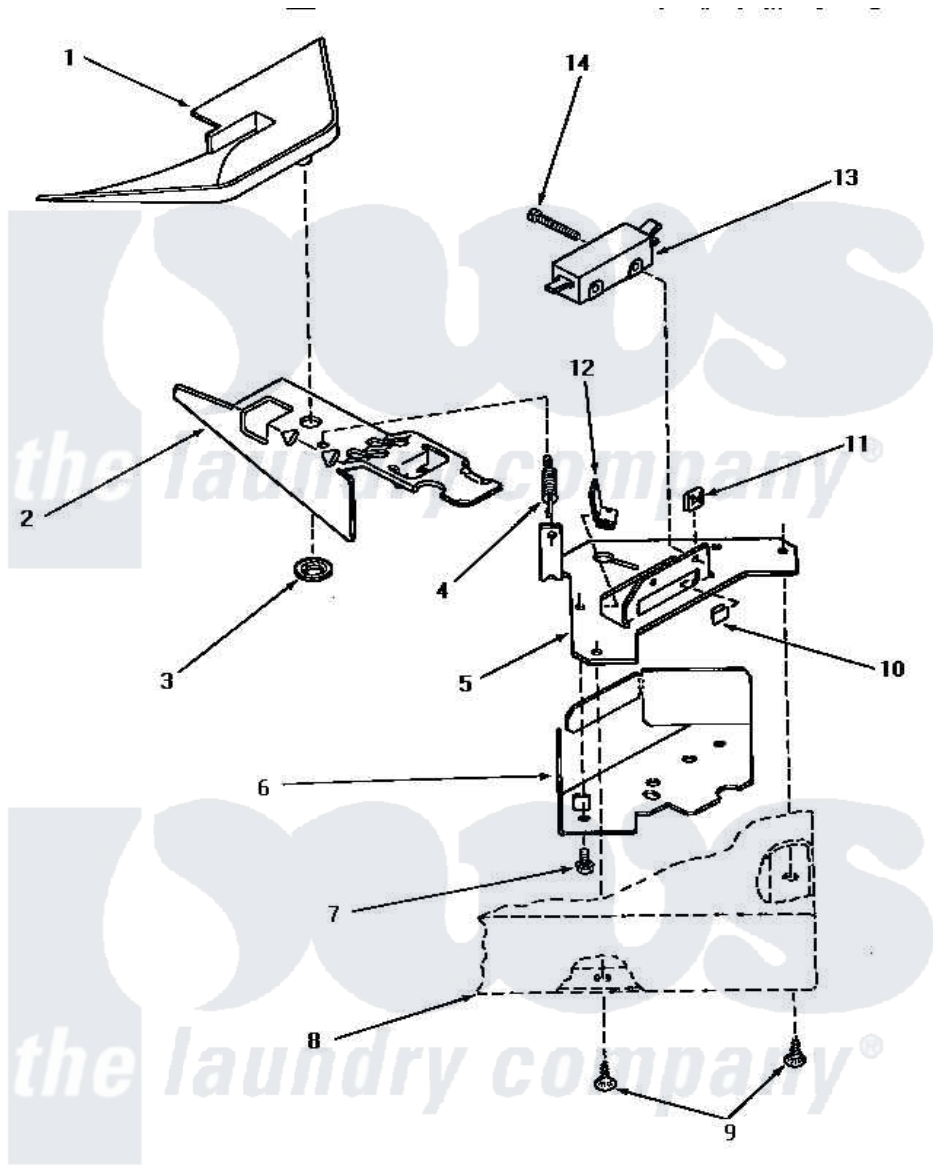

# Amana NA3312 10 - LOADING DOOR SWITCH & BRACKET ASSY

## LOADING DOOR SWITCH AND BRACKET ASSEMBLY

Amana [Residential Amana NA3312 Washer Parts](#) Parts Diagram 10 - LOADING DOOR SWITCH & BRACKET ASSY  
 Click on the part number to view part

Item	Original Part Number	Replaced By	Status	Part Description
1	29042		Not Available	SHIELD,LID SWITCH
2	<a href="#">27602</a>			Lever, Out-Of-Bal Switch
3	<a href="#">29043</a>			Nut, Push
4	<a href="#">27603</a>			Spring, Switch Lever
5	27250		Not Available	BRACKET,OUT-OF-BAL SWI
6	33086		Not Available	ENCLOSURE,LID SWITCH
7	23222	<a href="#">3177991</a>		Screw
8	Y00000000		Not Available	SEE NOTE CABINET TOP
9	<a href="#">28193</a>			Screw, 8-1/2 Tapping W/
10	<a href="#">27610</a>			Clip, U
11	27248		Not Available	NUT,SPEED U-TYPE
12	<a href="#">Y27837</a>			Clip, Speed-"U" Type
13	27249		Not Available	SWITCH
14	Q6516		Not Available	SCREW,6-32 X 1 ROUND H