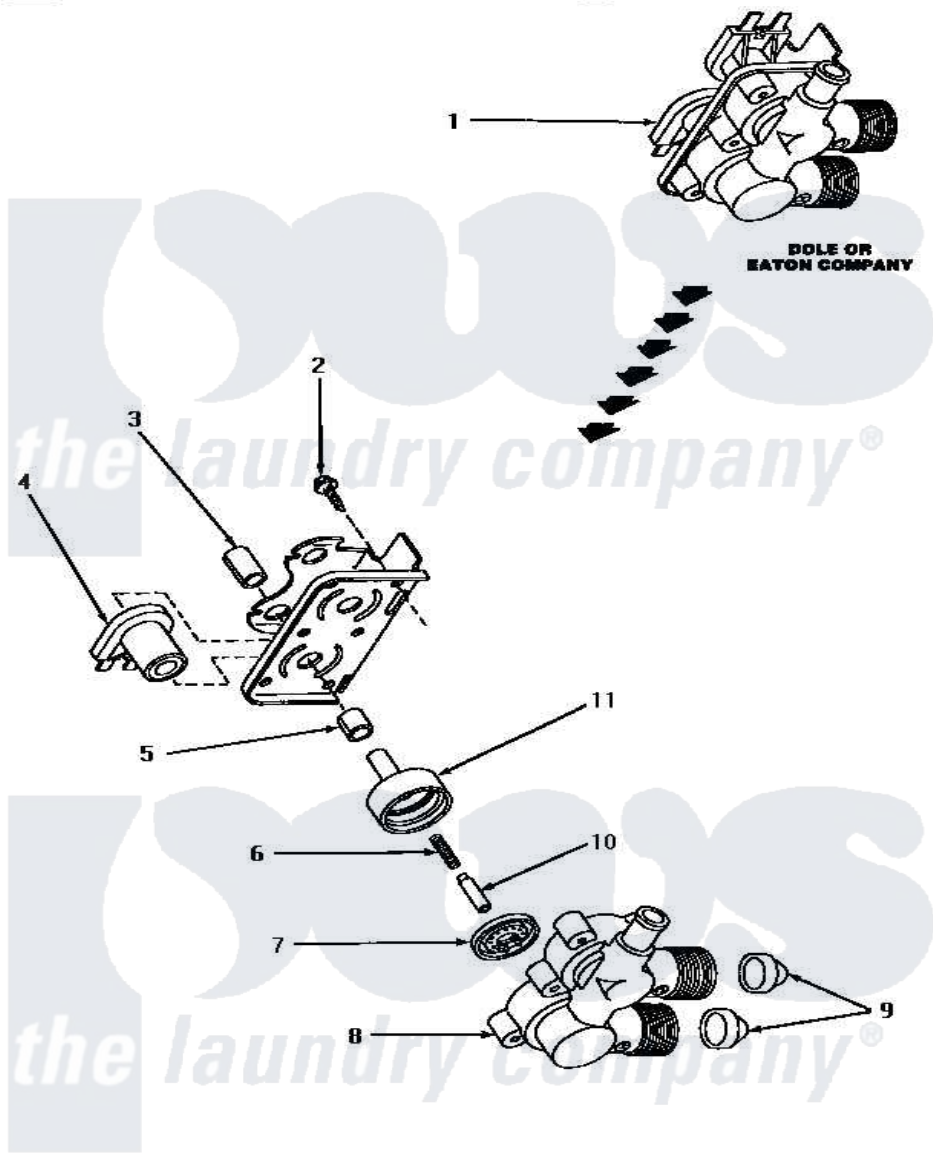

Amana NA3312 11 - MIXING VALVE ASSY

**MIXING VALVE ASSEMBLY
(Dole or Eaton Company)**

Amana [Residential Amana NA3312 Washer Parts](#) Parts Diagram 11 - MIXING VALVE ASSY
[Click on the part number to view part](#)

Item	Original Part Number	Replaced By	Status	Part Description
1	27156	33930		Valve, Mixing
2	25817C		Not Available	SCREW
3	24128		Not Available	SLEEVE, LONG
4	24126	33930		Valve, Mixing
5	24129		Not Available	SLEEVE, SHORT
6	24131		Not Available	SPRING
7	24134		Not Available	DIAPHRAGM
8	Y24159	33930		Valve, Mixing
9	24122	22002960		Strainer, Washer Inlet
10	24132		Not Available	ARMATURE
11	24130			Guide, Armature