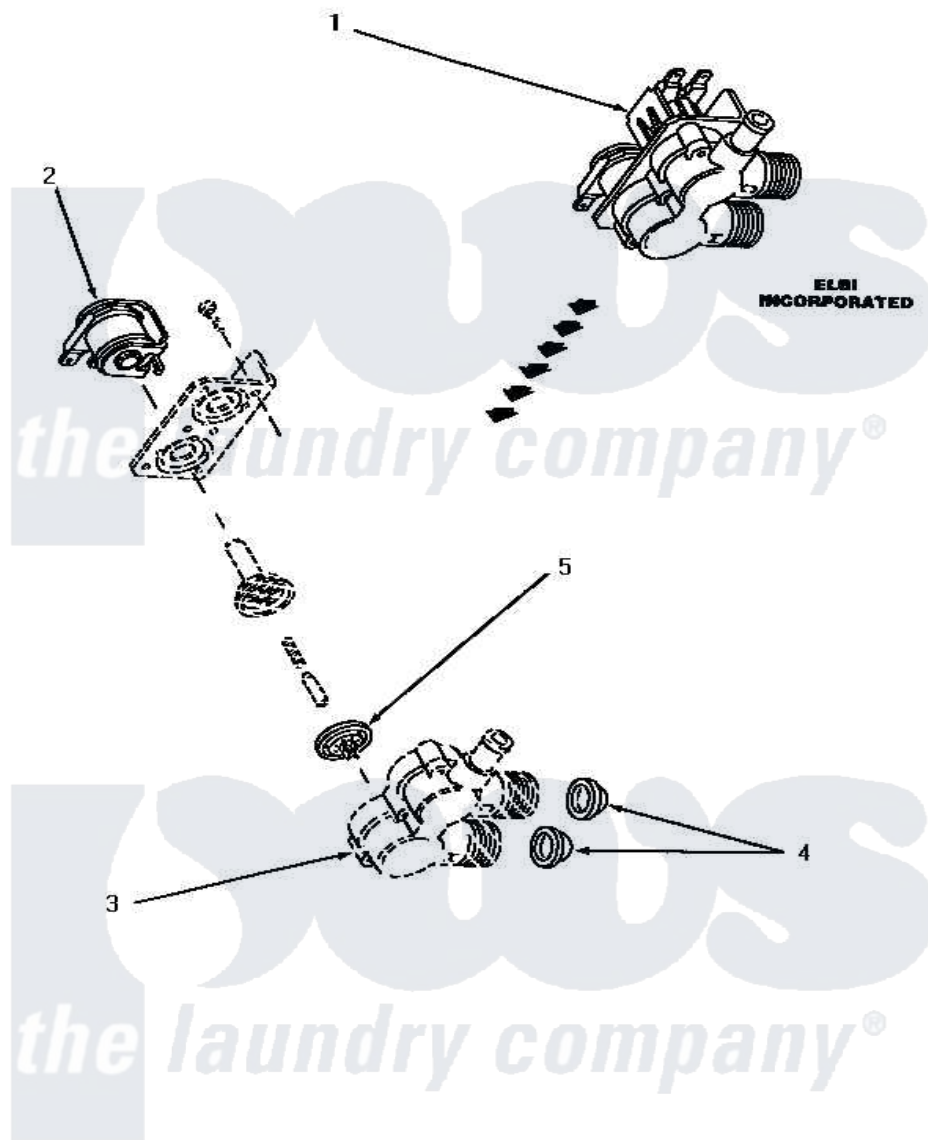

# Amana NA3312 12 - MIXING VALVE ASSY

## MIXING VALVE ASSEMBLY (Elbi Incorporated)

Amana [Residential Amana NA3312 Washer Parts](#) Parts Diagram 12 - MIXING VALVE ASSY  
 Click on the part number to view part

Item	Original Part Number	Replaced By	Status	Part Description
1	27156	<a href="#">33930</a>		Valve, Mixing
2	33084		Not Available	SOLENOID,MIXING VALVE
3	Y00000000		Not Available	SEE NOTE VALVE BODY -- (RED)
4	24122	<a href="#">22002960</a>		Strainer, Washer Inlet
5	33079		Not Available	DIAPHRAM,MIXING VALVE-