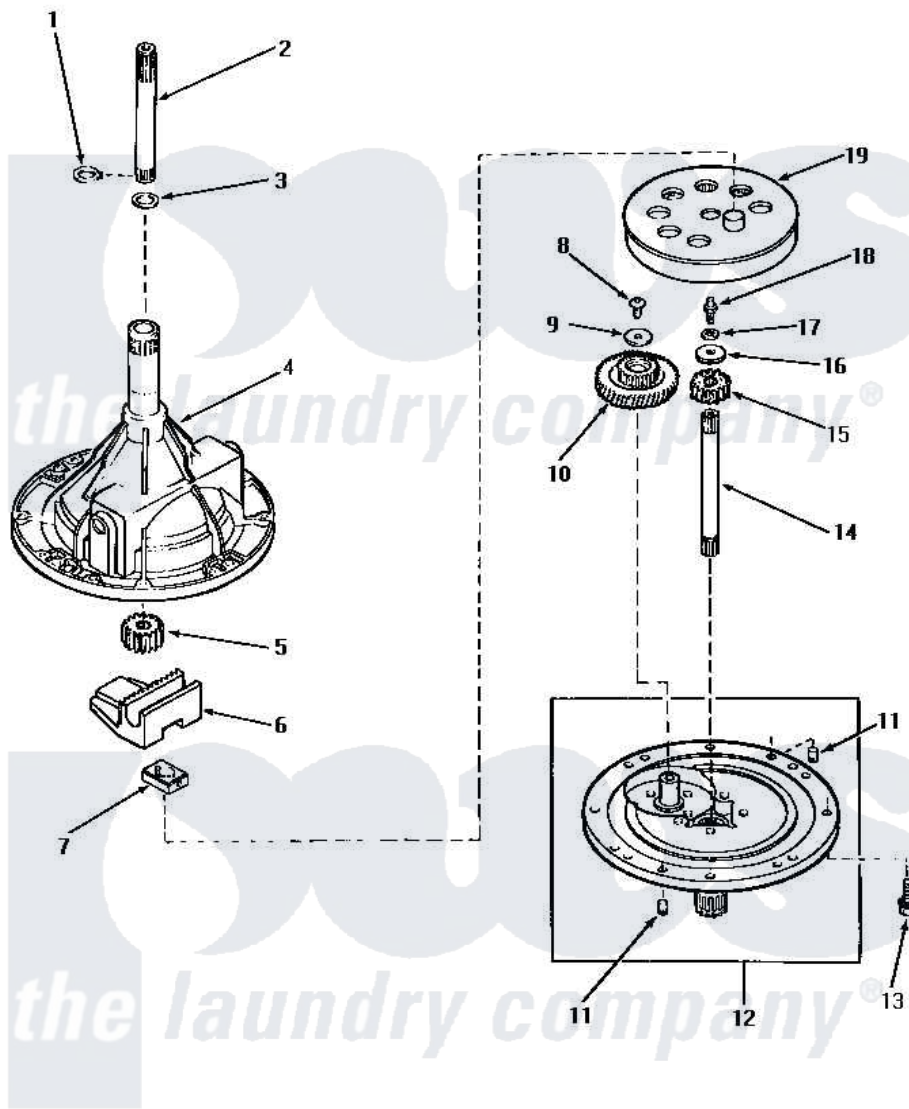

Amana NA3320 02 - 33227 TRANSMISSION ASSY COMPONENTS

COMPONENTS FOR 33227 TRANSMISSION ASSEMBLY

Amana [Residential Amana NA3320 Washer Parts](#) Parts Diagram 02 - 33227 TRANSMISSION ASSY COMPONENTS
 Click on the part number to view part

Item	Original Part Number	Replaced By	Status	Part Description
1	27197			Ring, Retaining
2	29134	Y36570		Shaft, Output
3	20212	35092		Washer, 3628id X 1.00 X .056
4	33223		Not Available	ASSY, TRANSMISSION CASE
5	27003			Pinion, Agitator
6	Y31526			Rack
7	26493			Slide
8	29273			Screw, 1/4-20 X 3/8
9	29260		Not Available	WASHER
10	29161			Gear, Reduction
11	27172			Pin, Dowel
12	33214		Not Available	TRANSMISSION COVER ASSEMBLY
13	32814		Not Available	SCREW, 1/4-20X7/8 SERRA
14	27081	27081P		Shaft Input Package
15	Y29160			Pinion, Drive
16	26509	40041501		Washer

17	21456		Lockwasher, 1/4 Intshkp
18	27030	Not Available	SCREW, 1/4-20 SPECIAL
19	26577		Assembly, Gear And Stud
NI	27243P		Oil, CW Transmission F-
"	28434P	Not Available	LOCTITE