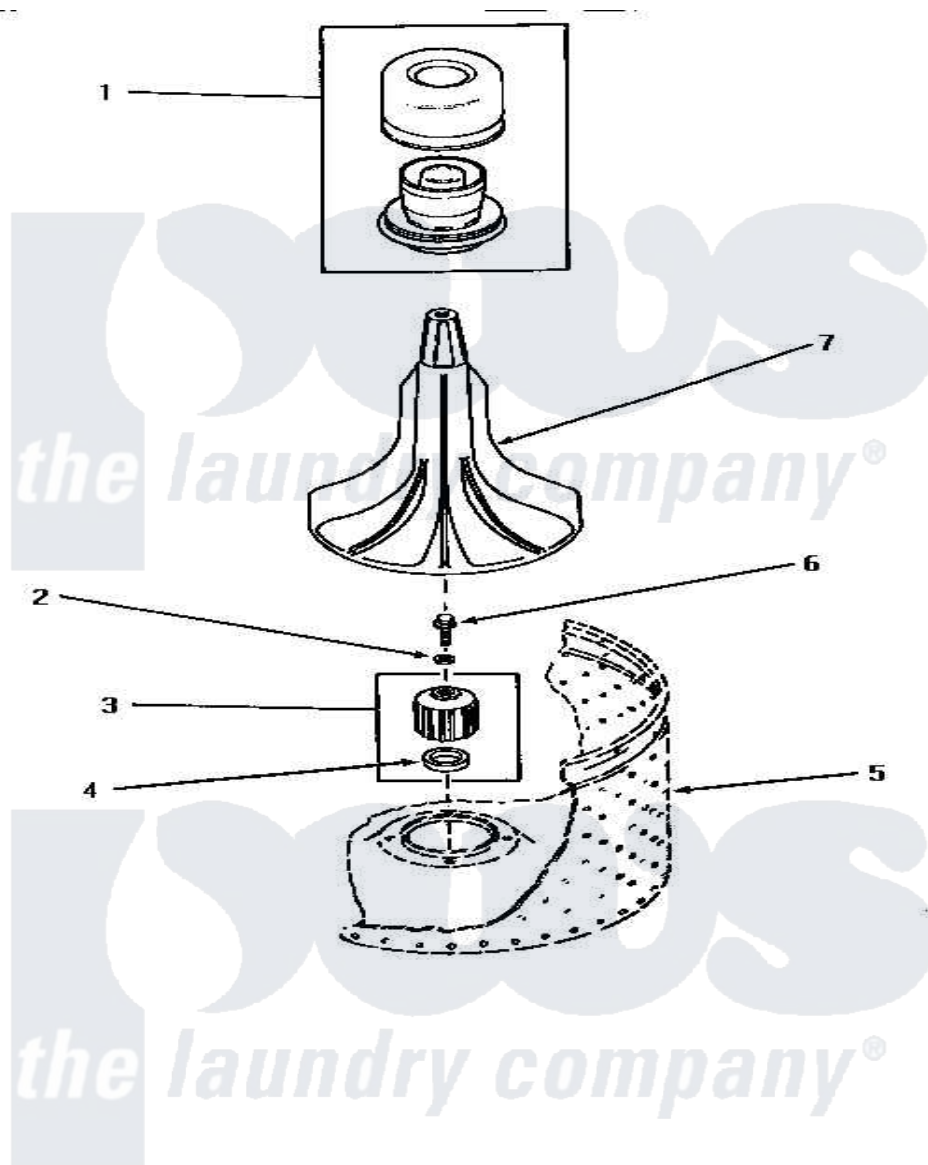

Amana NA3320 03 - AGITATOR, DRIVE BELL & SEAL KIT

AGITATOR, DRIVE BELL AND SEAL KIT

Amana [Residential Amana NA3320 Washer Parts](#) Parts Diagram 03 - AGITATOR, DRIVE BELL & SEAL KIT
 Click on the part number to view part

Item	Original Part Number	Replaced By	Status	Part Description
1	30857	33510		Assembly, Dispenser-Fabric
2	30853		Not Available	SEAL
3	30071P	R9900189		Kit, Drive Bell And Seal
4	Y00000000		Not Available	SEE NOTE SEAL SEAT
5	Y00000000		Not Available	SEE NOTE WASHTUB
6	30852			Screw, No.8-1/4 X 20 X 3/
7	30855	40000501W		Agitator, Flex Vane
NI	442P3	R9900189		Kit, Drive Bell And Seal