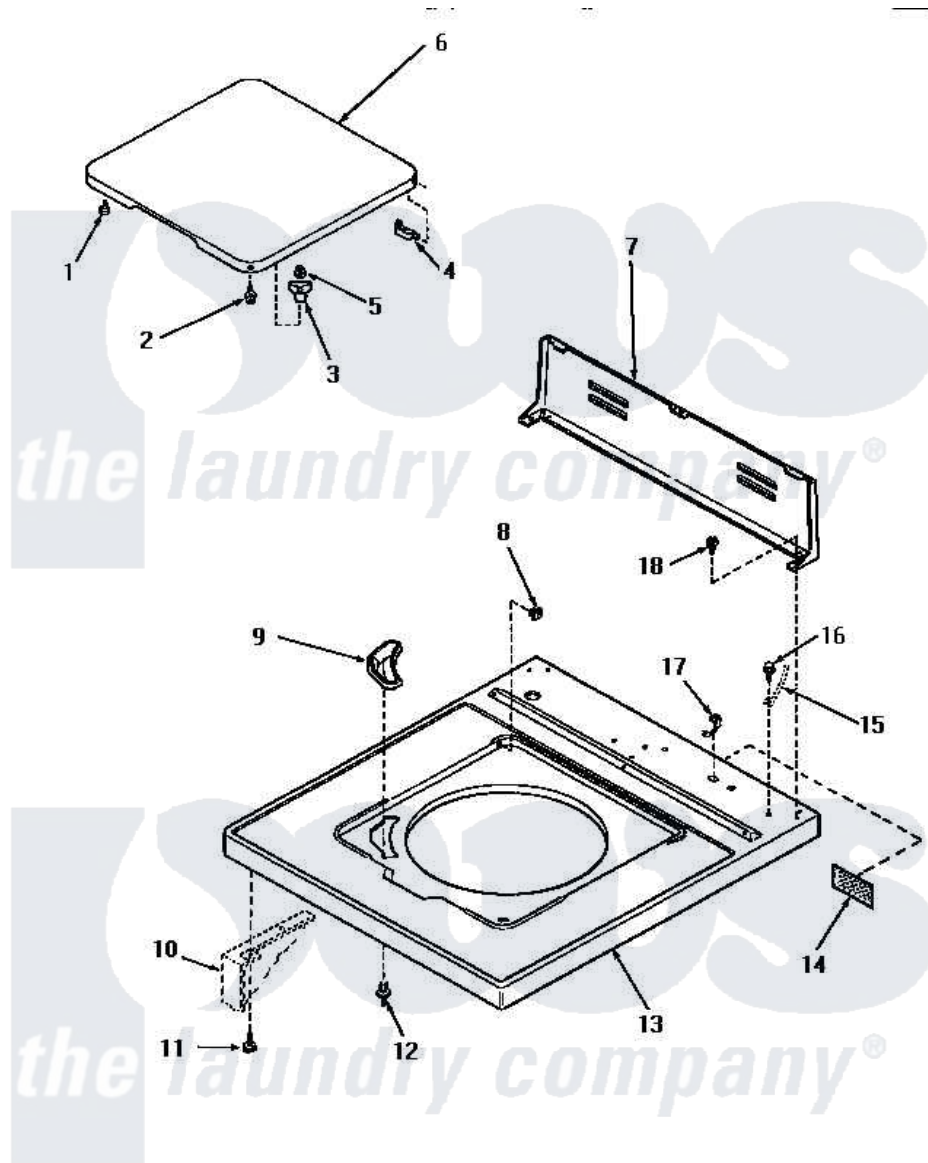

# Amana NA3320 05 - CAB TOP/LOADING DR & CTRL HOOD REAR PAN

## CABINET TOP, LOADING DOOR AND CONTROL HOOD REAR PANEL

Amana Residential Amana NA3320 Washer Parts Parts Diagram 05 - CAB TOP/LOADING DR & CTRL HOOD REAR PAN

[Click on the part number to view part](#)

Item	Original Part Number	Replaced By	Status	Part Description
1	32507	<a href="#">40038001</a>		Bumper
2	27203		Not Available	ASSY,SCREW & WASHER
3	<a href="#">27149</a>			Catch, Lid Switch
4	27626		Not Available	HINGE,HIDDEN
5	<a href="#">21752</a>			Nut, 8-32 Hex Brilock
6	31315W		Not Available	LOADING DOOR, WHITE
"	31315L		Not Available	LOADING DOOR, ALMOND
"	31315H		Not Available	LOADING DOOR, HARVEST GOLD
7	31230		Not Available	CONTROL HOOD REAR PANEL
8	<a href="#">27625</a>			Bushing
9	32786		Not Available	BLEACH DISPENSER
10	Y00000000		Not Available	SEE NOTE CABINET
11	Y31644	<a href="#">27001200</a>		Screw
12	<a href="#">56534</a>			Barrel, Support

13	32808L	<a href="#">32808LP</a>	Assembly Top And Carton
"	32808H		Not Available
"	32808W	<a href="#">32808WP</a>	CABINET TOP, HARVEST GOLD
14	24903		Not Available
15	Y00000000		Not Available
16	<a href="#">52909</a>		Assembly Top And Carton
17	21903	<a href="#">211881</a>	STICKER,DISCONNECT POW
18	23962	<a href="#">W10116760</a>	SEE NOTE GROUND WIRE, GREEN
			Screw, 10B-16 X 1/2 HeX
			Grommet, Cord Part Not Used-Gas Models Only
			Screw