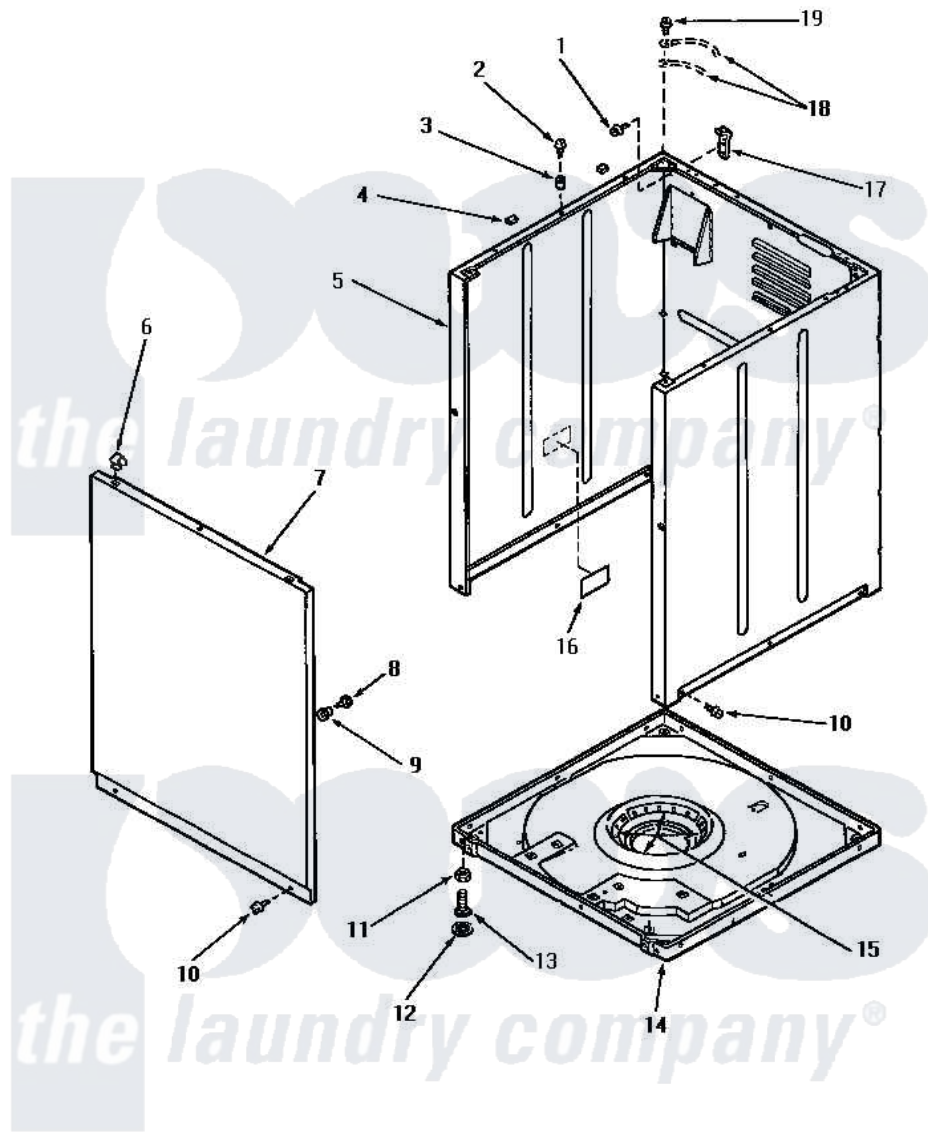

Amana NA3320 06 - FRONT PANEL, CABINET & BASE

FRONT PANEL, CABINET AND BASE

Amana Residential Amana NA3320 Washer Parts Parts Diagram 06 - FRONT PANEL, CABINET & BASE
 Click on the part number to view part

Item	Original Part Number	Replaced By	Status	Part Description
1	51780	3390631		Screw, 10-16 X 3/8
2	56086	Y014874		Screw, Idler Arm And Sleeve
3	56079	505187		Locator, Panel
4	Y56128			Pad, Bumper
5	31669HP		Not Available	REPL BY 34475HP
"	31669WP	38612WP		Kit-Service
"	31669LP	38612LP		Kit Service Cabinet
6	28835	22001650		Fastener, Spring
7	32708H		Not Available	PANEL,FRONT
"	32708L	32708LP		Panel, Front
"	32708W	32708WP		Panel Front
8	32671	Y014874		Screw, Idler Arm And Sleeve
9	28102			Locator, Panel
10	27196	27001200		Screw
11	28199		Not Available	LOCKNUT
12	21749	40016001		Foot, Rubber

13	20409	22003428	Leg, Adjustable
14	31653P		Assembly, Base-Complete-G90
15	434P3	Not Available	KIT, SNUBBER PAD
16	33285	Not Available	TAPE, 1 INCH SQUARE, DBL
17	Y27103		Hinge, Hold-Down Lug
18	Y00000000	Not Available	SEE NOTE GROUND WIRES -- (GREEN)
19	56392	Not Available	SCREW, 8-18 X 3/8 TAPPI