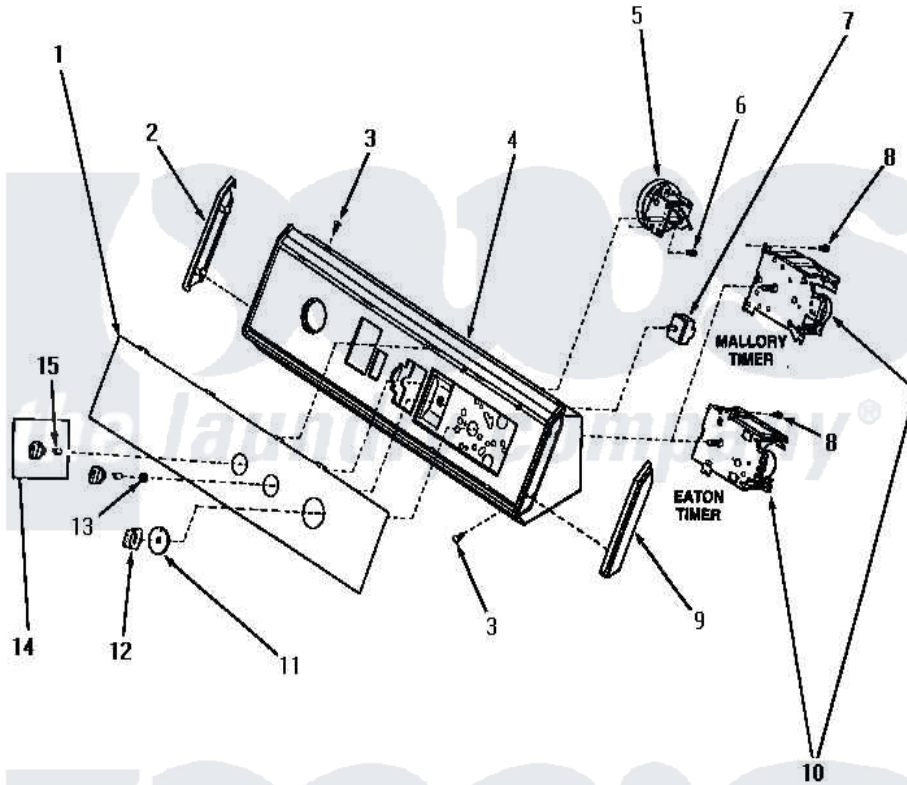

# Amana NA3320 07 - GRAPHIC PANEL, CONTROL HOOD & CONTROLS

## GRAPHIC PANEL, CONTROL HOOD AND CONTROLS

Amana [Residential Amana NA3320 Washer Parts](#) Parts Diagram 07 - GRAPHIC PANEL, CONTROL HOOD & CONTROLS

[Click on the part number to view part](#)

Item	Original Part Number	Replaced By	Status	Part Description
"	NOTE:		Not Available	SIPHON BREAK KIT MUST BE INSTALLED IN DRAIN HOSE IF THE DRAIN RECEPTACLE IS LOWER THAN THE CABINET TOP OF THE WASHER.
1	31201	<a href="#">31-201</a>		Flexible Heater
2	31249		Not Available	CAP,END-L.H.-CHROME
3	31752		Not Available	SCREW,No.8ABX3/4 POZIDRI
4	31735		Not Available	ASSY, CONTROL HOOD
5	<a href="#">31266</a>			Switch, Pressure-Rotary
6	<a href="#">31260</a>			Screw, No.8 X 3/8 Ind H
7	21300		Not Available	SWITCH,TEMPERATURE
8	23962	<a href="#">W10116760</a>		Screw
9	<a href="#">31248</a>			Cap, End-RH-Chrome
10	31239	<a href="#">31239P</a>		Timer 3 Cycle Package
11	<a href="#">Y31503</a>			Assembly, Timer Skirt

12

[31281](#)

Assembly, Knob-Timer-Black

13

57584

Not Available

NUT

14