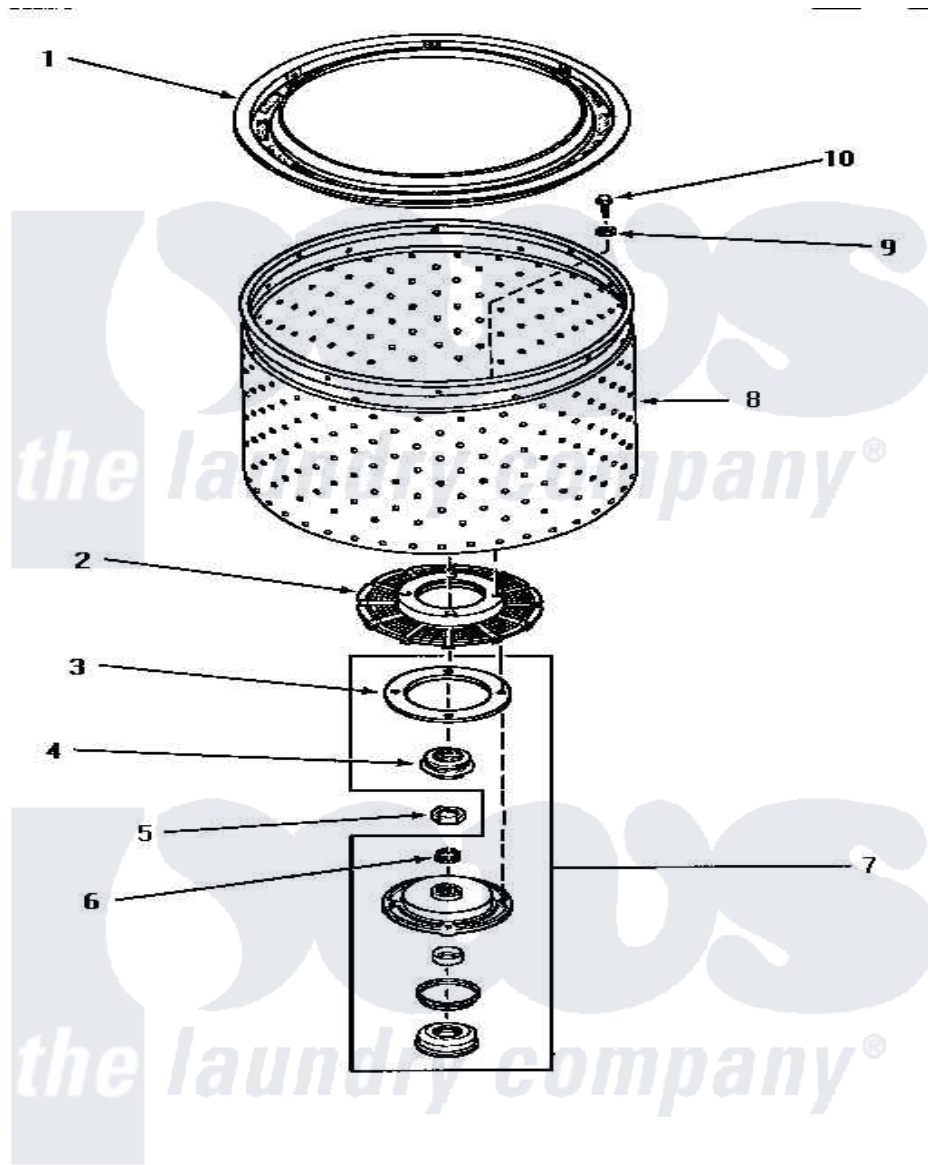

Amana NA3320 09 - LINT FILTER, WASHTUB & HUB

LINT FILTER, WASHTUB AND HUB

Amana Residential Amana NA3320 Washer Parts Parts Diagram 09 - LINT FILTER, WASHTUB & HUB
 Click on the part number to view part

Item	Original Part Number	Replaced By	Status	Part Description
1	30944	33521		Filter Lint/Clothes Guard
2	32998	39371		Filter Lin
3	27125	39122		Gasket, Washtub
4	Y00000000		Not Available	SEE NOTE SEAL HEAD -- (INCLUDED WITH 442P3 KIT)
5	Y29220	40016301		Nut, Lock
6	29728	40008301		Insert, Spline
7	495P3	R9900552		Hub And Seal
8	28138		Not Available	WASHTUB, STAINLESS STEEL
"	29074	39252P		Wash Tub
"	33295	39252P		Wash Tub
"	33245			Washtub, Stainless Steel
9	28094			Gasket
10	27202	W1011678Z		Screw