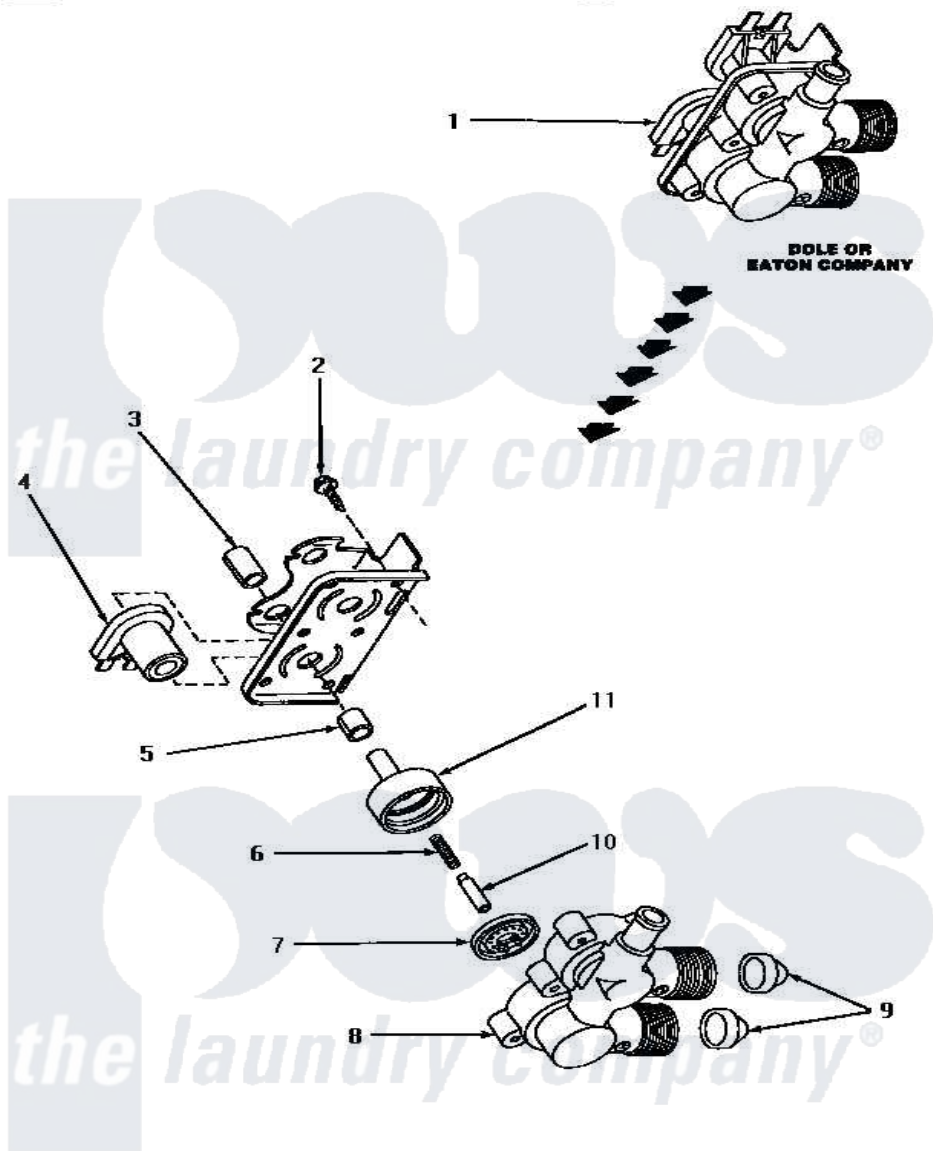

Amana NA3320 11 - MIXING VALVE ASSY

**MIXING VALVE ASSEMBLY
(Dole or Eaton Company)**

Amana [Residential Amana NA3320 Washer Parts](#) Parts Diagram 11 - MIXING VALVE ASSY
[Click on the part number to view part](#)

Item	Original Part Number	Replaced By	Status	Part Description
1	27156	33930		Valve, Mixing
2	25817C		Not Available	SCREW
3	24128		Not Available	SLEEVE, LONG
4	24126	33930		Valve, Mixing
5	24129		Not Available	SLEEVE, SHORT
6	24131		Not Available	SPRING
7	24134		Not Available	DIAPHRAGM
8	Y24159	33930		Valve, Mixing
9	24122	22002960		Strainer, Washer Inlet
10	24132		Not Available	ARMATURE
11	24130			Guide, Armature