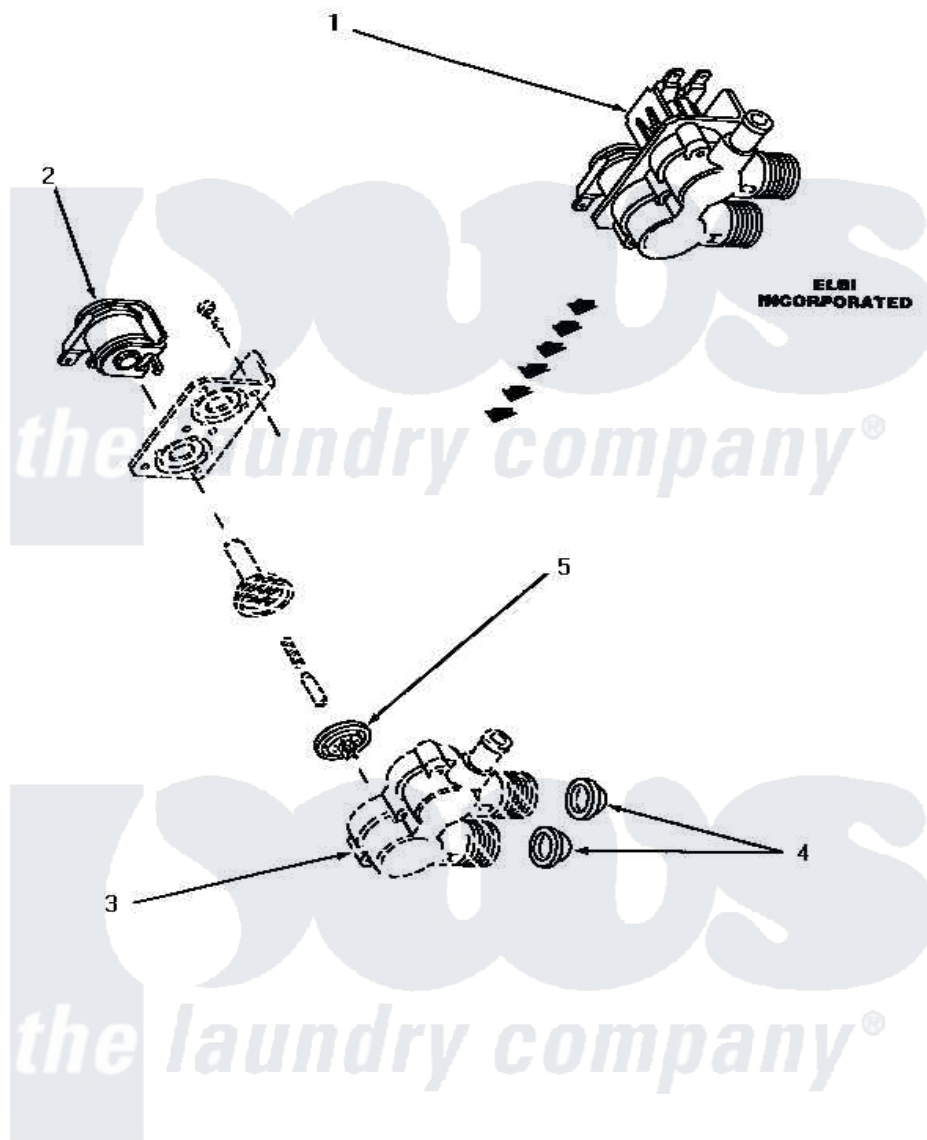

Amana NA3320 12 - MIXING VALVE ASSY

MIXING VALVE ASSEMBLY (Elbi Incorporated)

Amana [Residential Amana NA3320 Washer Parts](#) Parts Diagram 12 - MIXING VALVE ASSY
 Click on the part number to view part

Item	Original Part Number	Replaced By	Status	Part Description
1	27156	33930		Valve, Mixing
2	33084		Not Available	SOLENOID,MIXING VALVE
3	Y00000000		Not Available	SEE NOTE VALVE BODY -- (RED)
4	24122	22002960		Strainer, Washer Inlet
5	33079		Not Available	DIAPHRAM,MIXING VALVE-