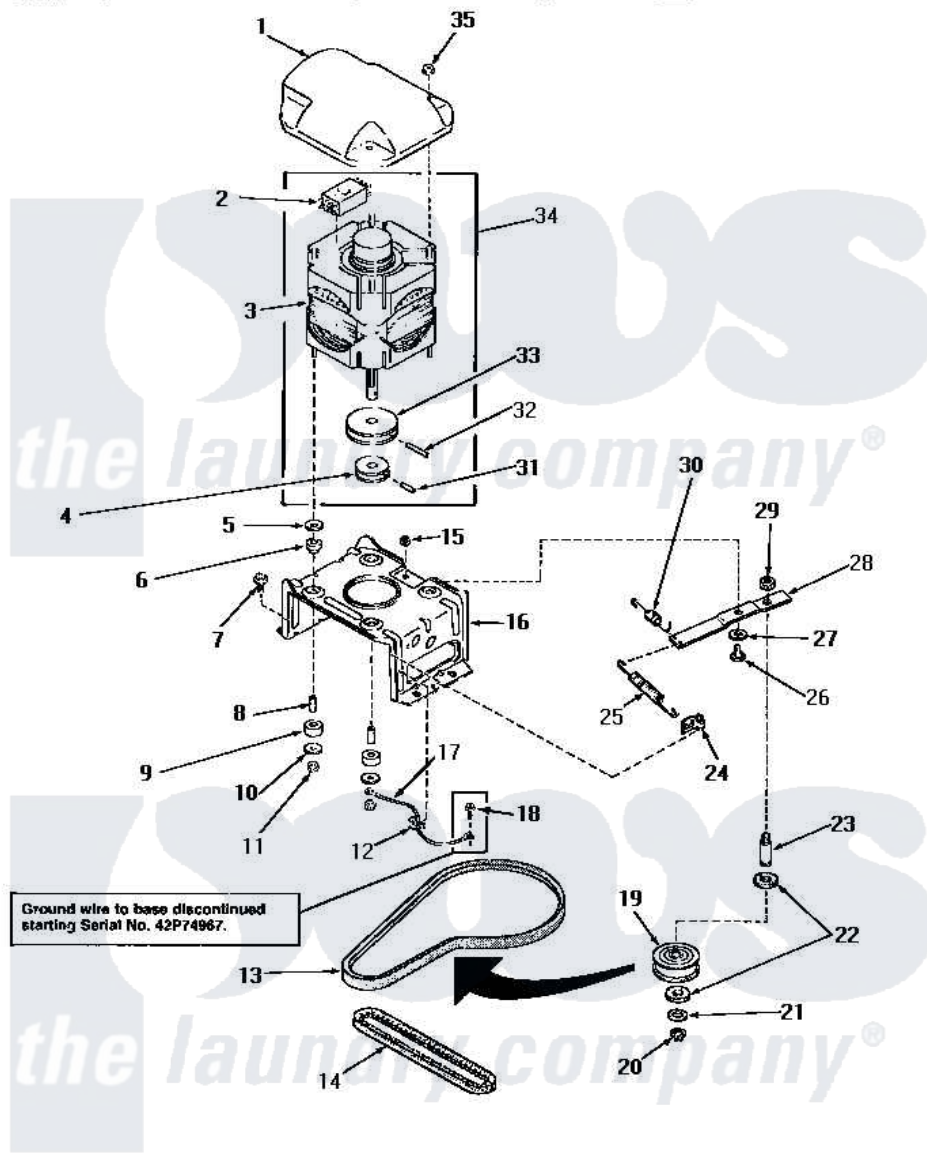

Amana NA3320 13 - MOTOR, MTG BRACKET, BELTS & IDLER ASSY

MOTOR, MOUNTING BRACKET, BELTS AND IDLER ASSEMBLY

Amana [Residential Amana NA3320 Washer Parts](#) Parts Diagram 13 - MOTOR, MTG BRACKET, BELTS & IDLER ASSY
 Click on the part number to view part

Item	Original Part Number	Replaced By	Status	Part Description
1	27136			Shield, Motor
2	30895A	30895AP		Switch Motor-W/Instr
"	24139		Not Available	SWITCH,MOTOR
3	30895	27179P		Motor-Drve
4	Y27104		Not Available	PULLEY,MOTOR
5	03888		Not Available	WASHER
6	01952A			Mounting, Rubber
7	Y31645	27001200		Screw
8	27181		Not Available	SPACER,MOTOR
9	01953		Not Available	WASHER,LOWER MOTOR MOU
10	03888		Not Available	WASHER
11	23604			Nut, Hex 10-32 Lock
12	Y00161	B5733302		Clip, Ground
13	28808			Belt, Agitate And Spin
14	27155			Belt, Pump
15	52566	27001225		Nut, Jam Mid Lock 1/4-20

16	28791		Bracket, Motor Mount
17	Y00000000	Not Available	SEE NOTE GROUND WIRE, GREEN
18	26592	Not Available	HEX HEAD SCREW
19	28800	Not Available	WHEEL, IDLER
20	23748		Ring, Retaining
21	52549		Washer, 501 ID X3/4 Odx
22	Y29443		Washer, Felt
23	28802		Shaft, Idler
24	28849		Clip, Spring
25	28807	37366	Spring, Idler
26	27229	40038901	Screw, 1/4-20
27	81392	40054701	Washer
28	31054	40041002	Lever, Idler
29	28803	2221070	Clamp, Nylon
30	30620	Not Available	SPRING, IDLER LEVER HEL
31	10416		Pin, Roll
32	23750		Pin, Roll
33	27171	Not Available	PULLEY, MOTOR
34	27179	27179P	Motor-Drive
35	27201		Locknut
NI	20605	Not Available	LUBE, HI TEMPERATURE-56
"	258P3	Not Available	KIT, CAPACITOR