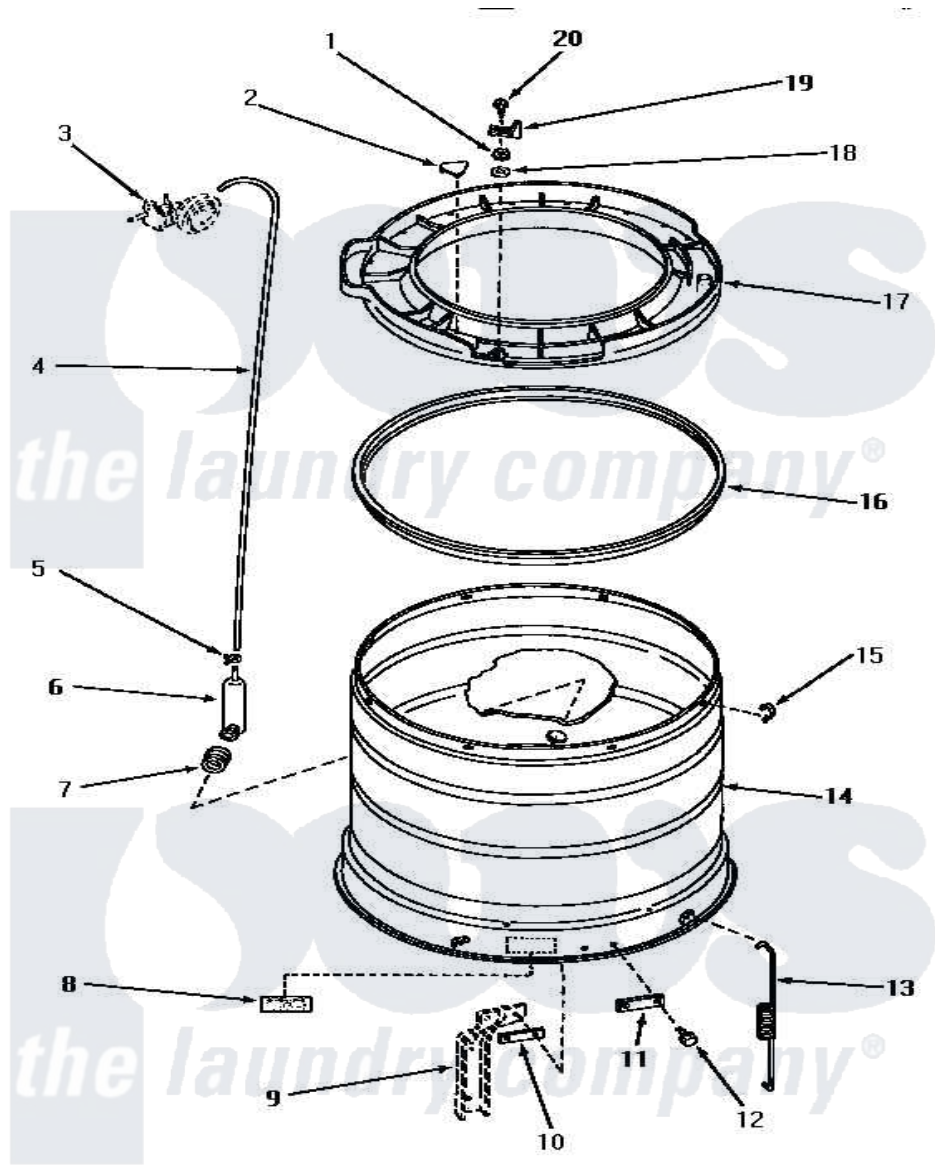

Amana NA3320 14 - OUTER TUB, COVER & PRESSURE HOSE

OUTER TUB, COVER AND PRESSURE HOSE

Amana [Residential Amana NA3320 Washer Parts](#) Parts Diagram 14 - OUTER TUB, COVER & PRESSURE HOSE
 Click on the part number to view part

Item	Original Part Number	Replaced By	Status	Part Description
1	03815			Lockwasher, No.10 Ext Shk
2	29901		Not Available	PLUG,SNAP-IN-OUTER TUB
3	Y00000000		Not Available	SEE NOTE PRESSURE SWITCH
4	29213	39125		Tubing 31
5	Y22294	596669		Clamp, Manifold
6	30243	40008501		Assembly, Pressure Bulb
7	29175	40037801		Grommet
8	Y27195		Not Available	STICKER
9	Y00000000		Not Available	SEE NOTE SUPPORT LEG
10	27927			Plate, Leg .032
11	27926			Plate, Leg .063
12	27205	40128701		Screw, 5/16-18 X .50
13	27239			Spring, Leg
14	30508		Not Available	TUB,OUTER
"	30509		Not Available	OUTER TUB
15	Y27017		Not Available	CLIP,SPRING

16	27184		Gasket, Tub Cover
17	31141	31153	Cover Outer Tub
18	23425	Not Available	WASHER,7/32IDX7/16ODX.
19	27247		Trigger, Out-Of-Bal Swi
20	27523	Not Available	SCREW