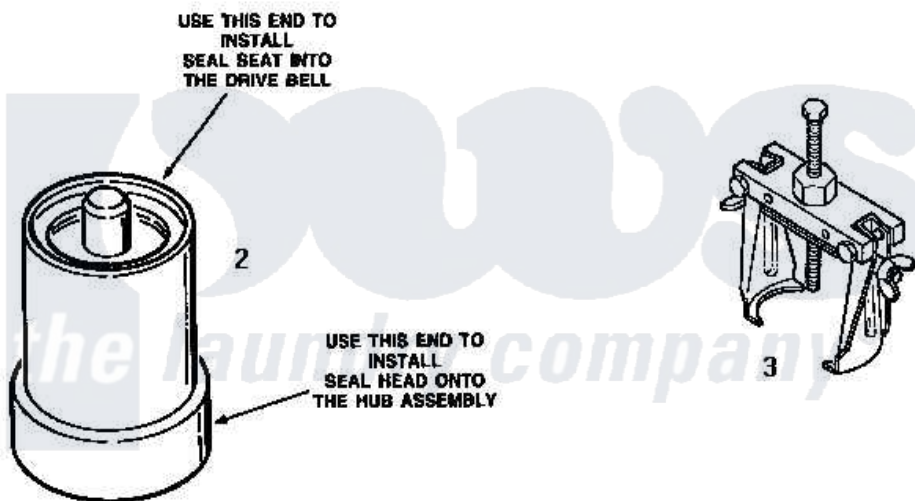

1

the laundry company[®]

Amana [Residential Amana NA3320 Washer Parts](#) Parts Diagram 18 - SPECIAL TOOLS
 Click on the part number to view part

Item	Original Part Number	Replaced By	Status	Part Description
1	254P4P			Agitator Hooks
2	255P4		Not Available	TOOL,SEAL INSTALLING
3	253P4	294P4		Bell Tool