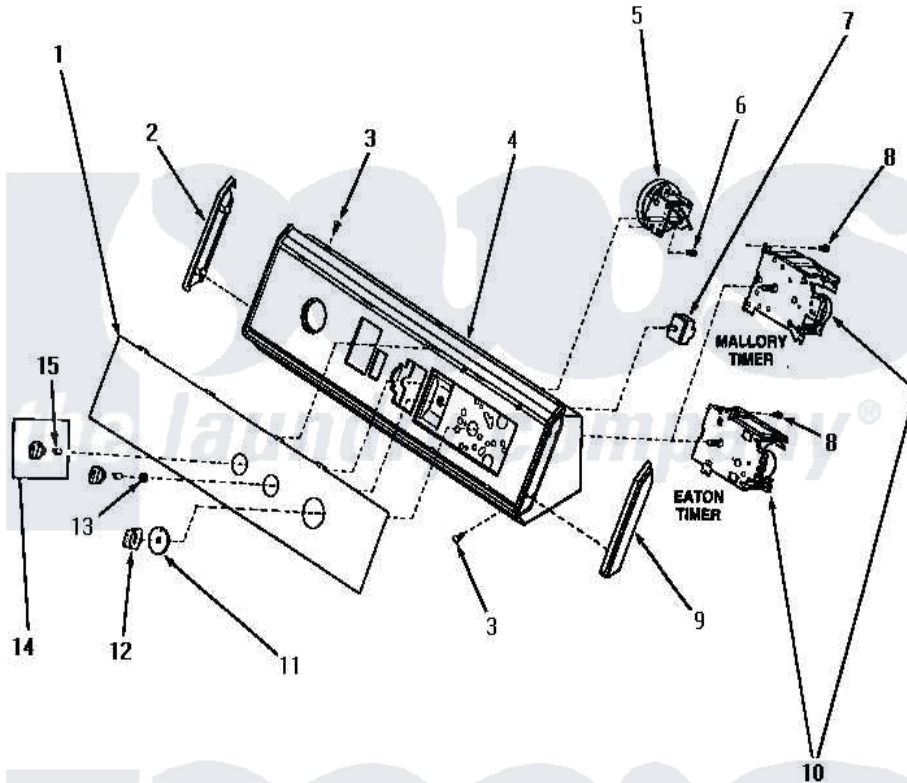

Amana NA3510 07 - GRAPHIC PANEL, CONTROL HOOD & CONTROLS

GRAPHIC PANEL, CONTROL HOOD AND CONTROLS

Amana [Residential Amana NA3510 Washer Parts](#) Parts Diagram 07 - GRAPHIC PANEL, CONTROL HOOD & CONTROLS

[Click on the part number to view part](#)

Item	Original Part Number	Replaced By	Status	Part Description
"	NOTE:		Not Available	SIPHON BREAK KIT MUST BE INSTALLED IN DRAIN HOSE IF THE DRAIN RECEPTACLE IS LOWER THAN THE CABINET TOP OF THE WASHER.
1	31192		Not Available	PANEL, GRAPHIC
2	31249		Not Available	CAP, END-L.H.-CHROME
3	31752		Not Available	SCREW, No.8ABX3/4 POZIDRI
4	31735		Not Available	ASSY, CONTROL HOOD
5	31266			Switch, Pressure-Rotary
6	31260			Screw, No.8 X 3/8 Ind H
7	21300		Not Available	SWITCH, TEMPERATURE
8	23962	W10116760		Screw
9	31248			Cap, End-RH-Chrome
10	31239	31239P		Timer 3 Cycle Package
11	31270			Assembly, Timer Skirt And

11	31219		Ring
12	31281		Assembly, Knob-Timer-Black
13	57584	Not Available	NUT
14	31286	Not Available	ASSY,KNOB-ROTARY-BLK/O
15	10519	Not Available	RETAINER