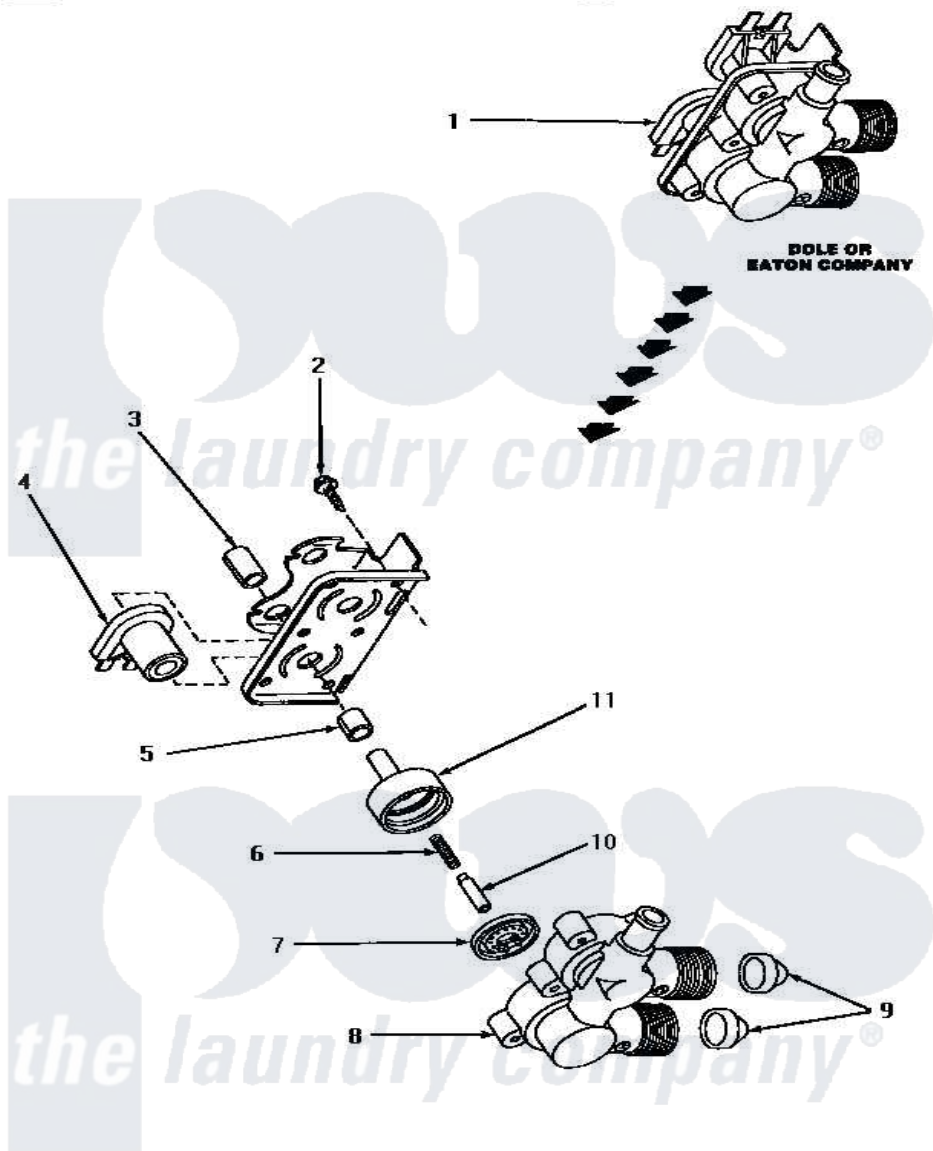

# Amana NA3510 11 - MIXING VALVE ASSY

**MIXING VALVE ASSEMBLY  
(Dole or Eaton Company)**

Amana [Residential Amana NA3510 Washer Parts](#) Parts Diagram 11 - MIXING VALVE ASSY  
[Click on the part number to view part](#)

Item	Original Part Number	Replaced By	Status	Part Description
1	27156	<a href="#">33930</a>		Valve, Mixing
2	25817C		Not Available	SCREW
3	24128		Not Available	SLEEVE, LONG
4	24126	<a href="#">33930</a>		Valve, Mixing
5	24129		Not Available	SLEEVE, SHORT
6	24131		Not Available	SPRING
7	24134		Not Available	DIAPHRAGM
8	Y24159	<a href="#">33930</a>		Valve, Mixing
9	24122	<a href="#">22002960</a>		Strainer, Washer Inlet
10	24132		Not Available	ARMATURE
11	<a href="#">24130</a>			Guide, Armature