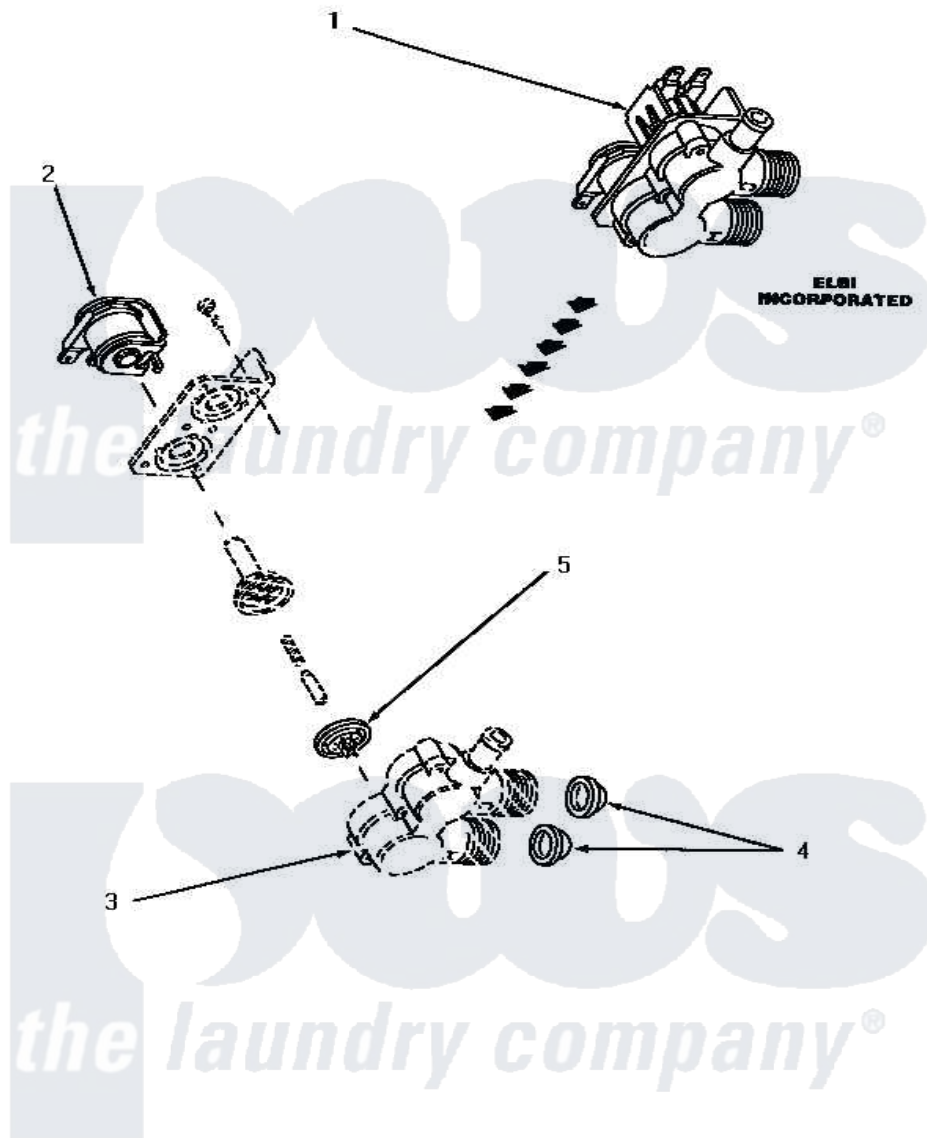

# Amana NA3510 12 - MIXING VALVE ASSY

## MIXING VALVE ASSEMBLY (Elbi Incorporated)

Amana [Residential Amana NA3510 Washer Parts](#) Parts Diagram 12 - MIXING VALVE ASSY  
 Click on the part number to view part

Item	Original Part Number	Replaced By	Status	Part Description
1	27156	<a href="#">33930</a>		Valve, Mixing
2	33084		Not Available	SOLENOID,MIXING VALVE
3	Y00000000		Not Available	SEE NOTE VALVE BODY -- (RED)
4	24122	<a href="#">22002960</a>		Strainer, Washer Inlet
5	33079		Not Available	DIAPHRAM,MIXING VALVE-